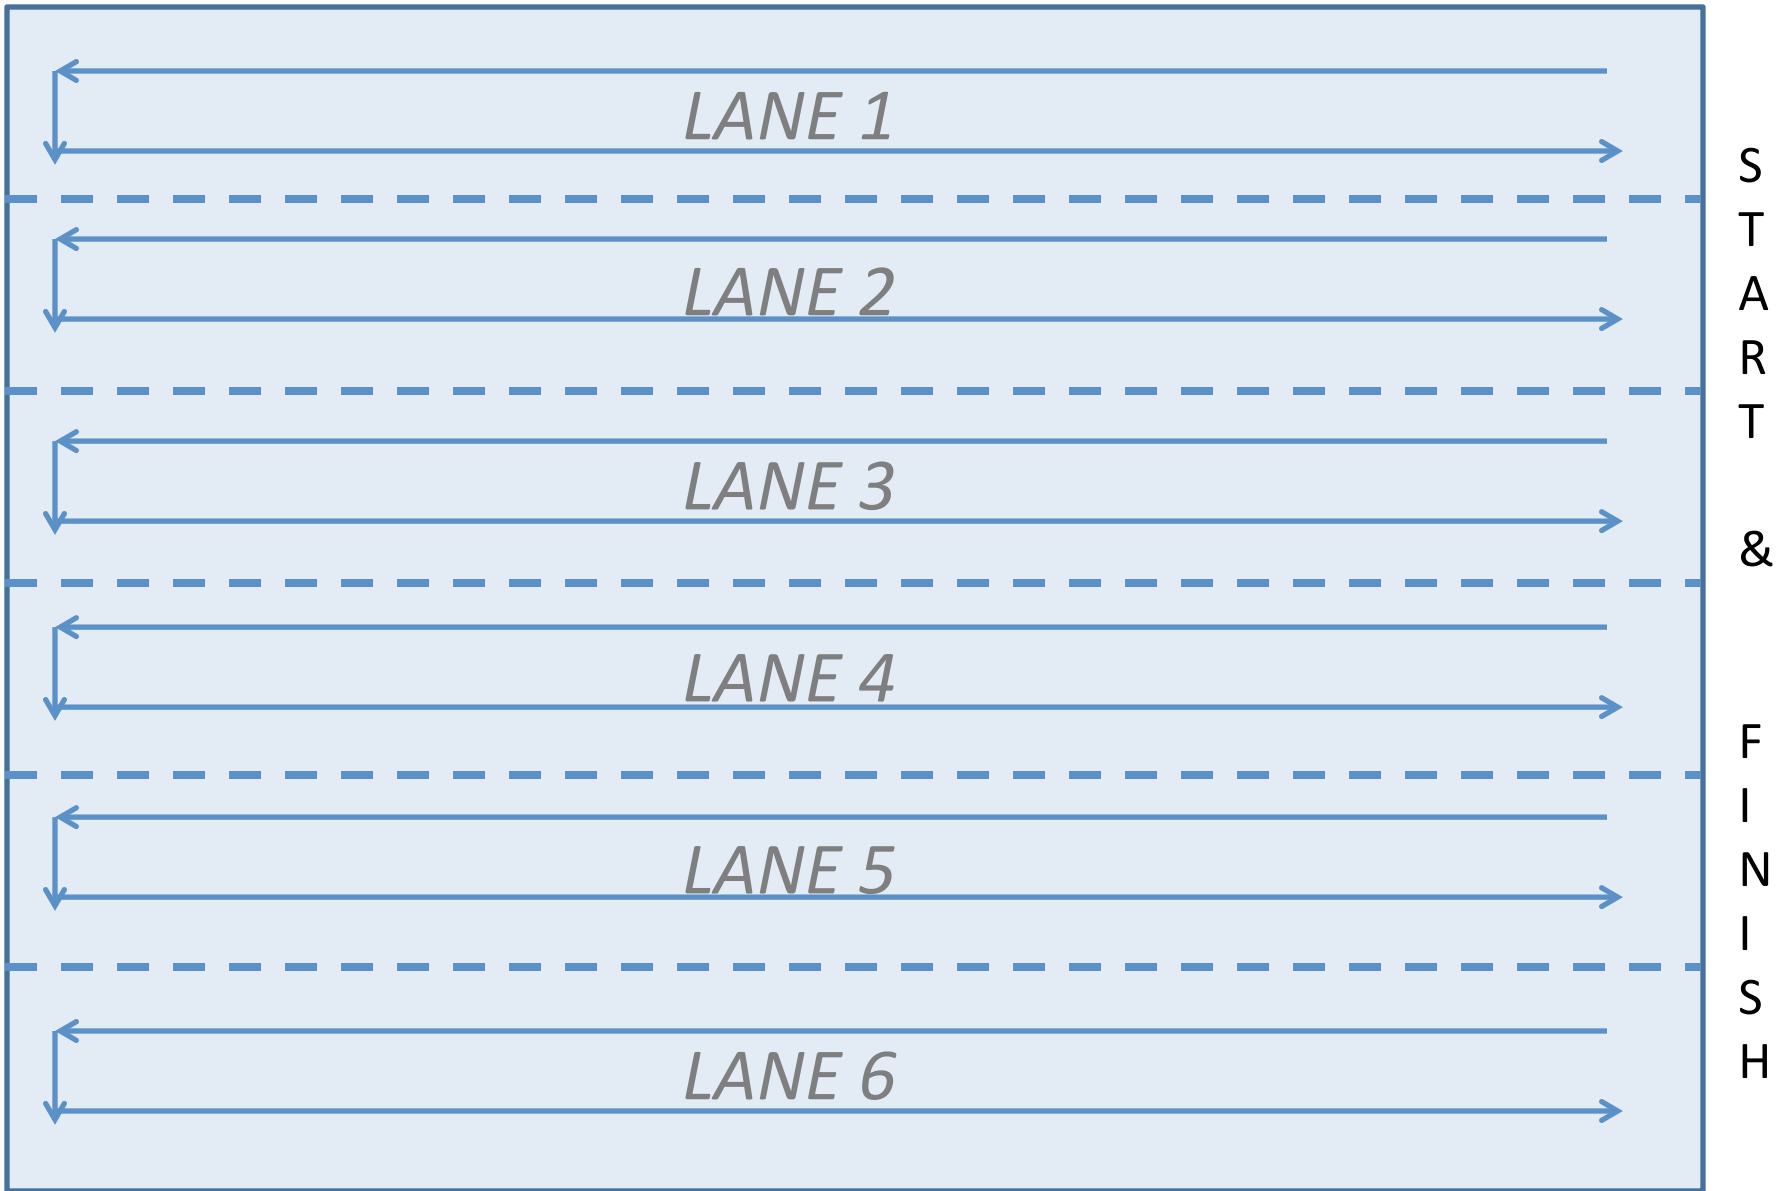

AGE GROUP: 9-10. Distance=50 Meters

Pool Length: 25 METERS