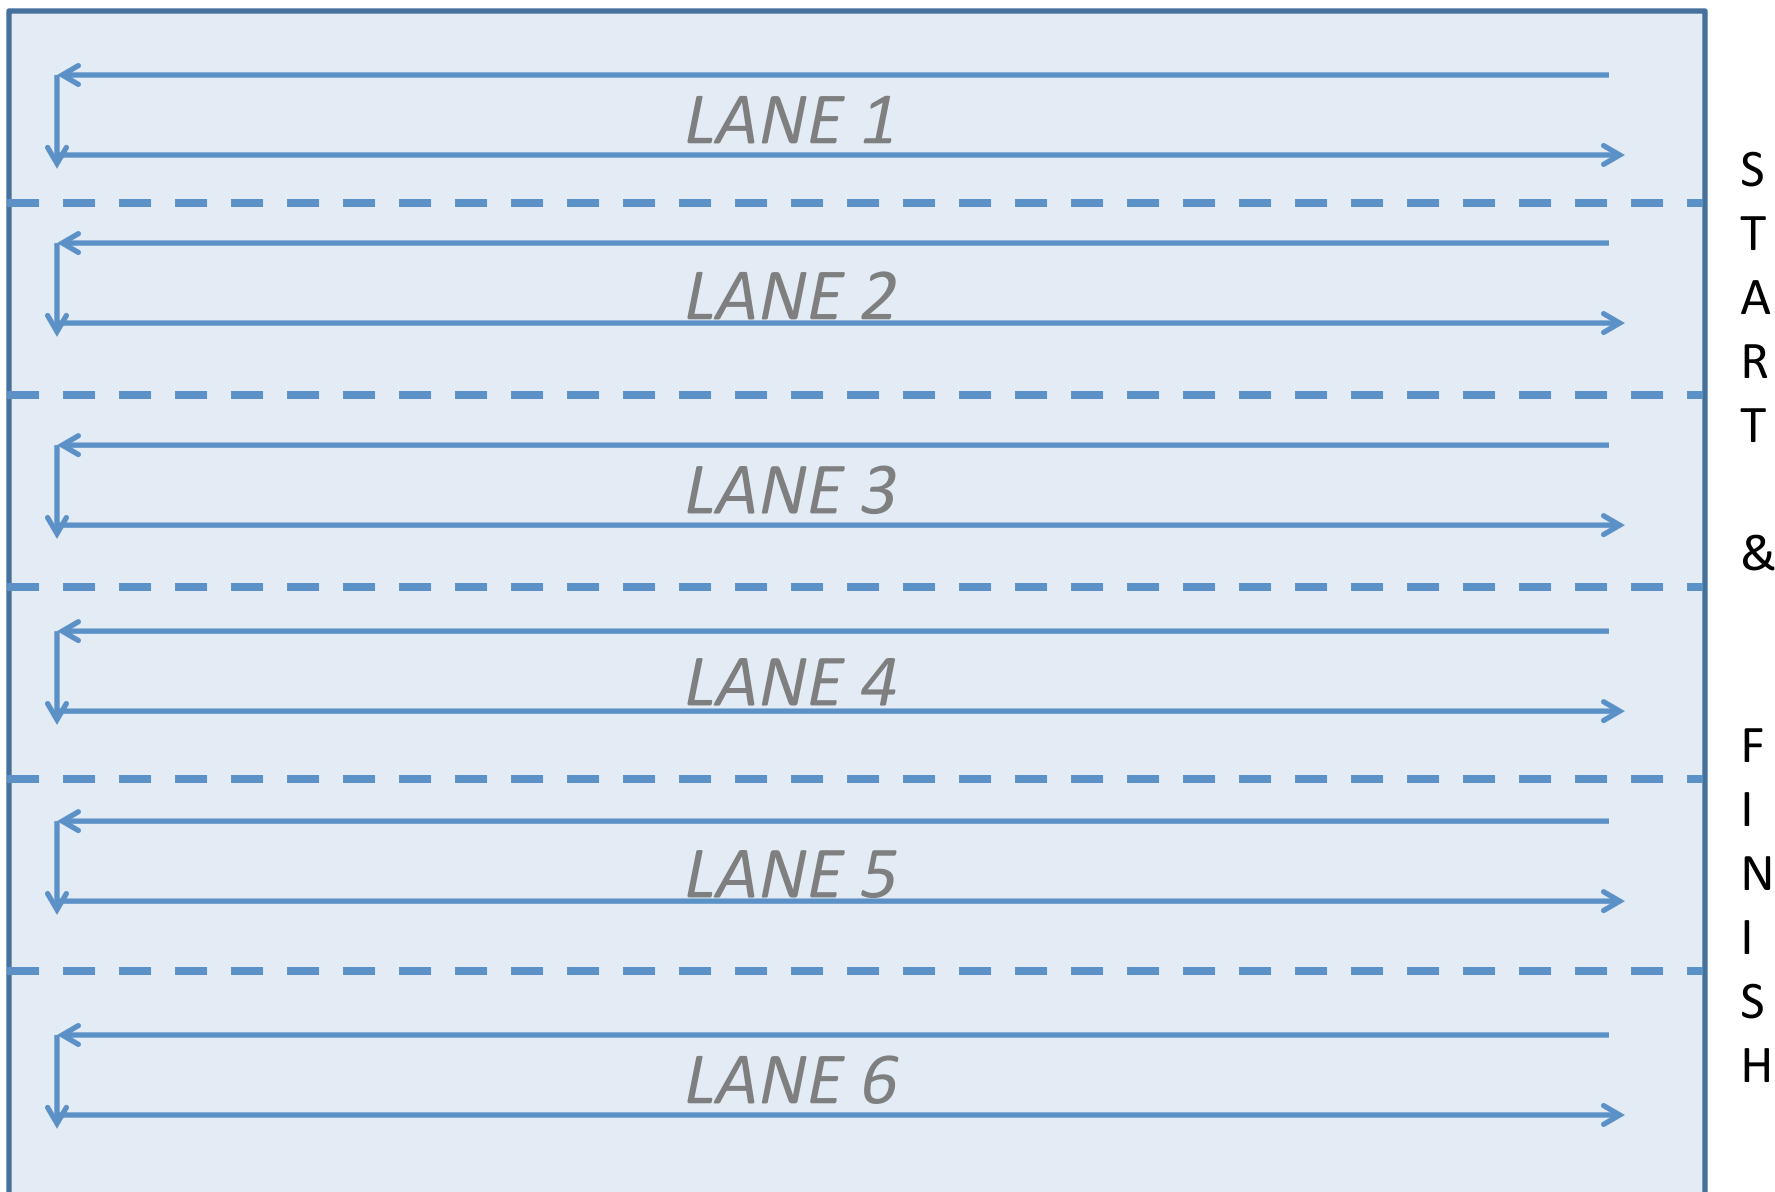

AGE GROUP: 5-6. Distance=25 Meters

Pool Length: 25 METERS

AGE GROUP: 7-8. Distance=25 Meters

Pool Length: 25 METERS

AGE GROUP: 9-10. Distance=50 Meters

Pool Length: 25 METERS

AGE GROUP: 11-12. Distance=75 Meters

Pool Length: 25 METERS

AGE GROUP: 13-14. Distance=150 Meters

S
T
A
R
T

F
I
N
I
S
H

Pool Length: 25 METERS