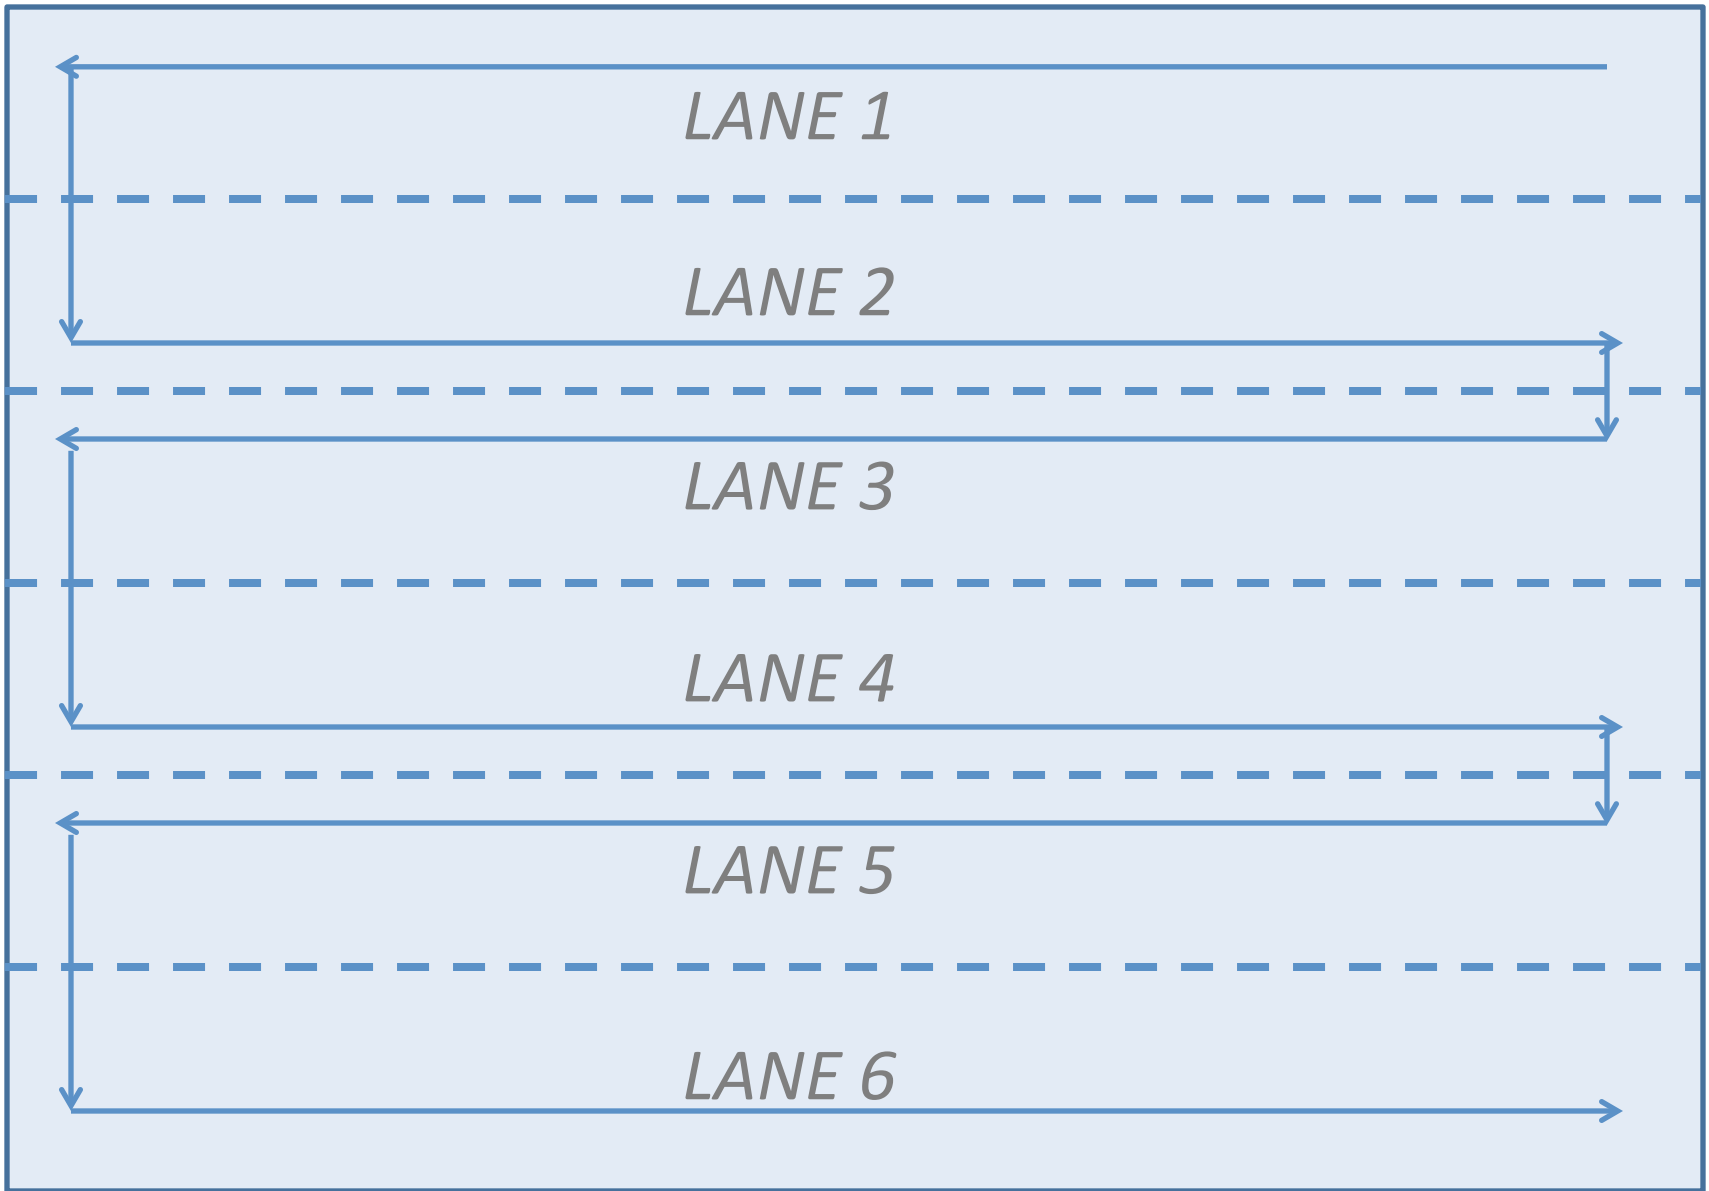

AGE GROUP: 5-6. Distance=25 Meters

Pool Length: 25 METERS

AGE GROUP: 7-8. Distance=25 Meters

Pool Length: 25 METERS

AGE GROUP: 9-10. Distance=50 Meters

Pool Length: 25 METERS

AGE GROUP: 11-12. Distance=75 Meters

Pool Length: 25 METERS

AGE GROUP: 13-14. Distance=150 Meters

S
T
A
R
T

F
I
N
I
S
H

Pool Length: 25 METERS