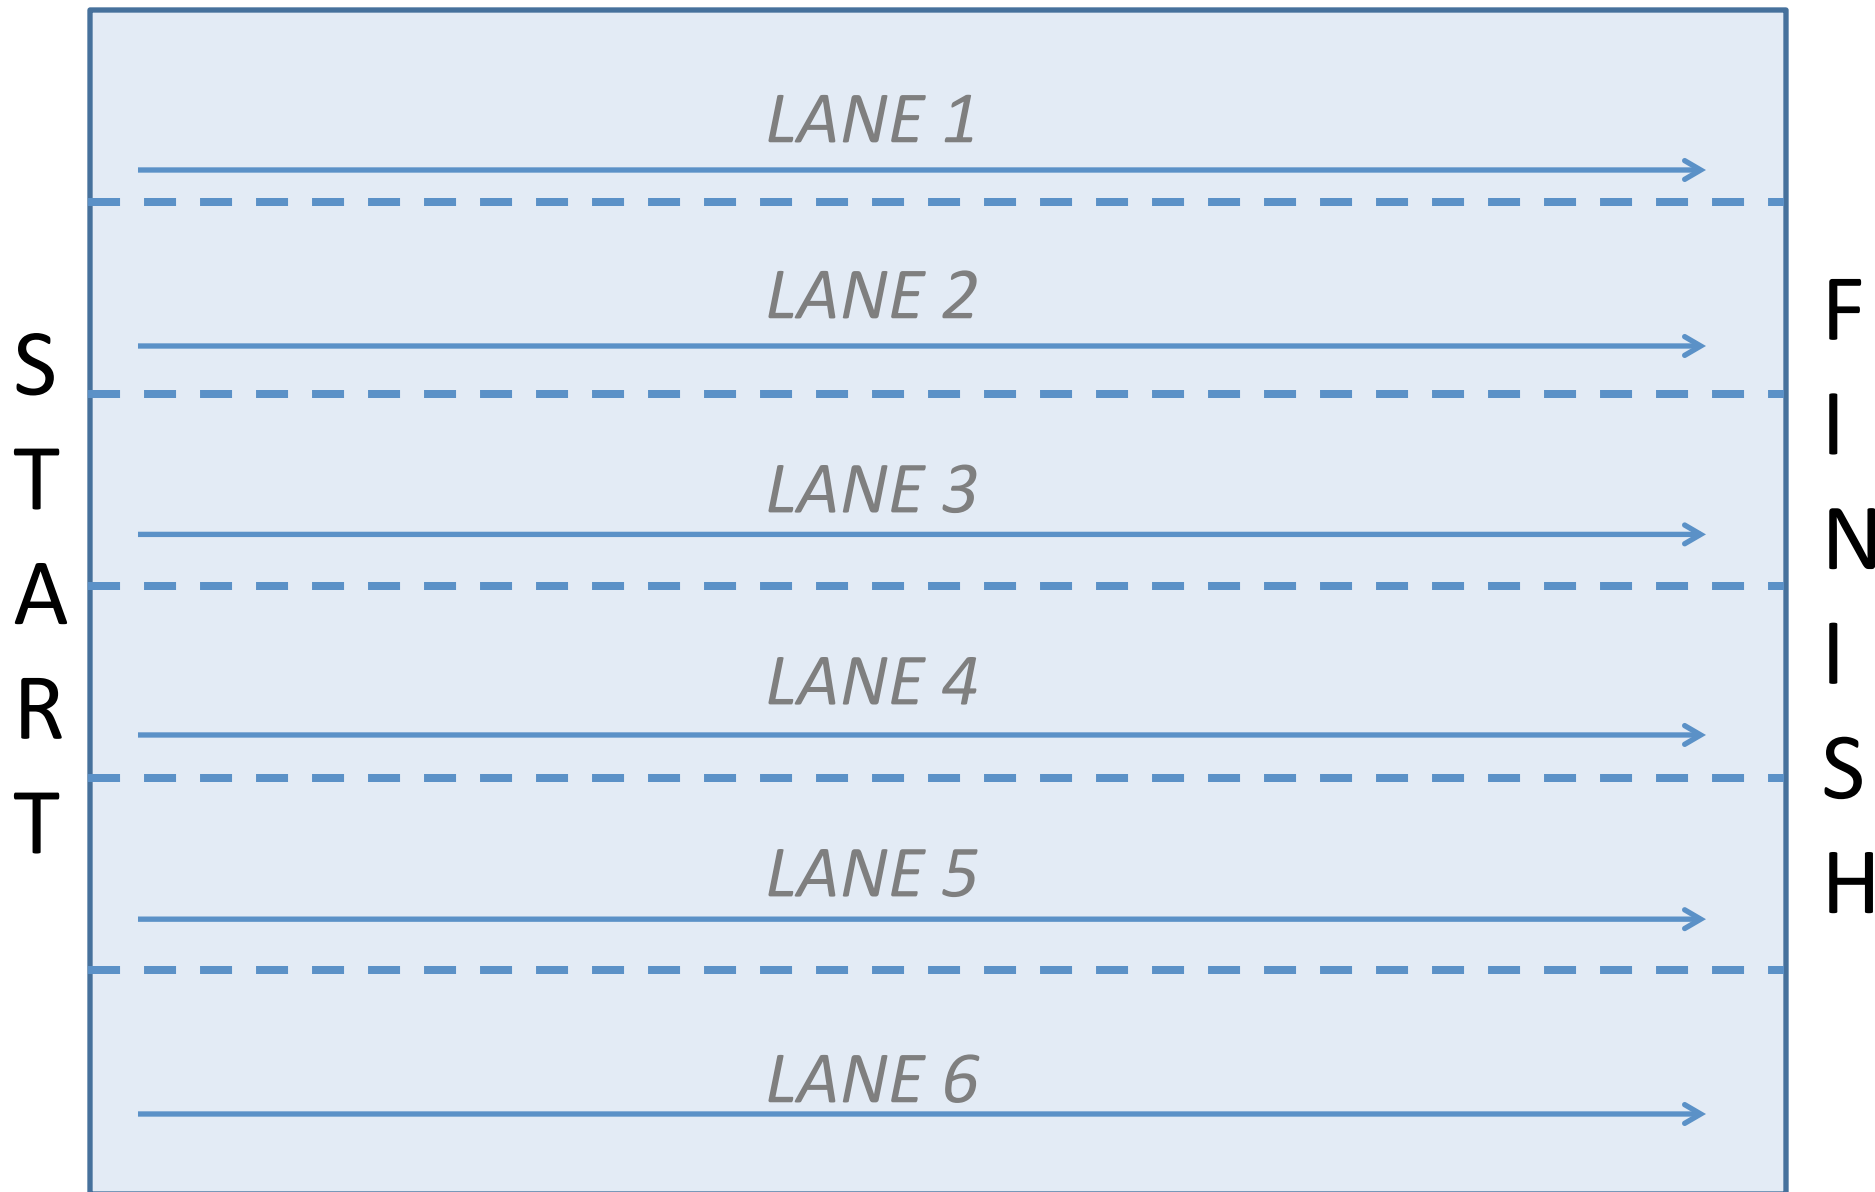

AGE GROUP: 5-6. Distance=25 Meters

Pool Length: 25 METERS

AGE GROUP: 7-8. Distance=25 Meters

Pool Length: 25 METERS

AGE GROUP: 9-10. Distance=50 Meters

Pool Length: 25 METERS

AGE GROUP: 11-12. Distance=75 Meters

Pool Length: 25 METERS

AGE GROUP: 13-14. Distance=150 Meters

S
T
A
R
T

F
I
N
I
S
H

Pool Length: 25 METERS