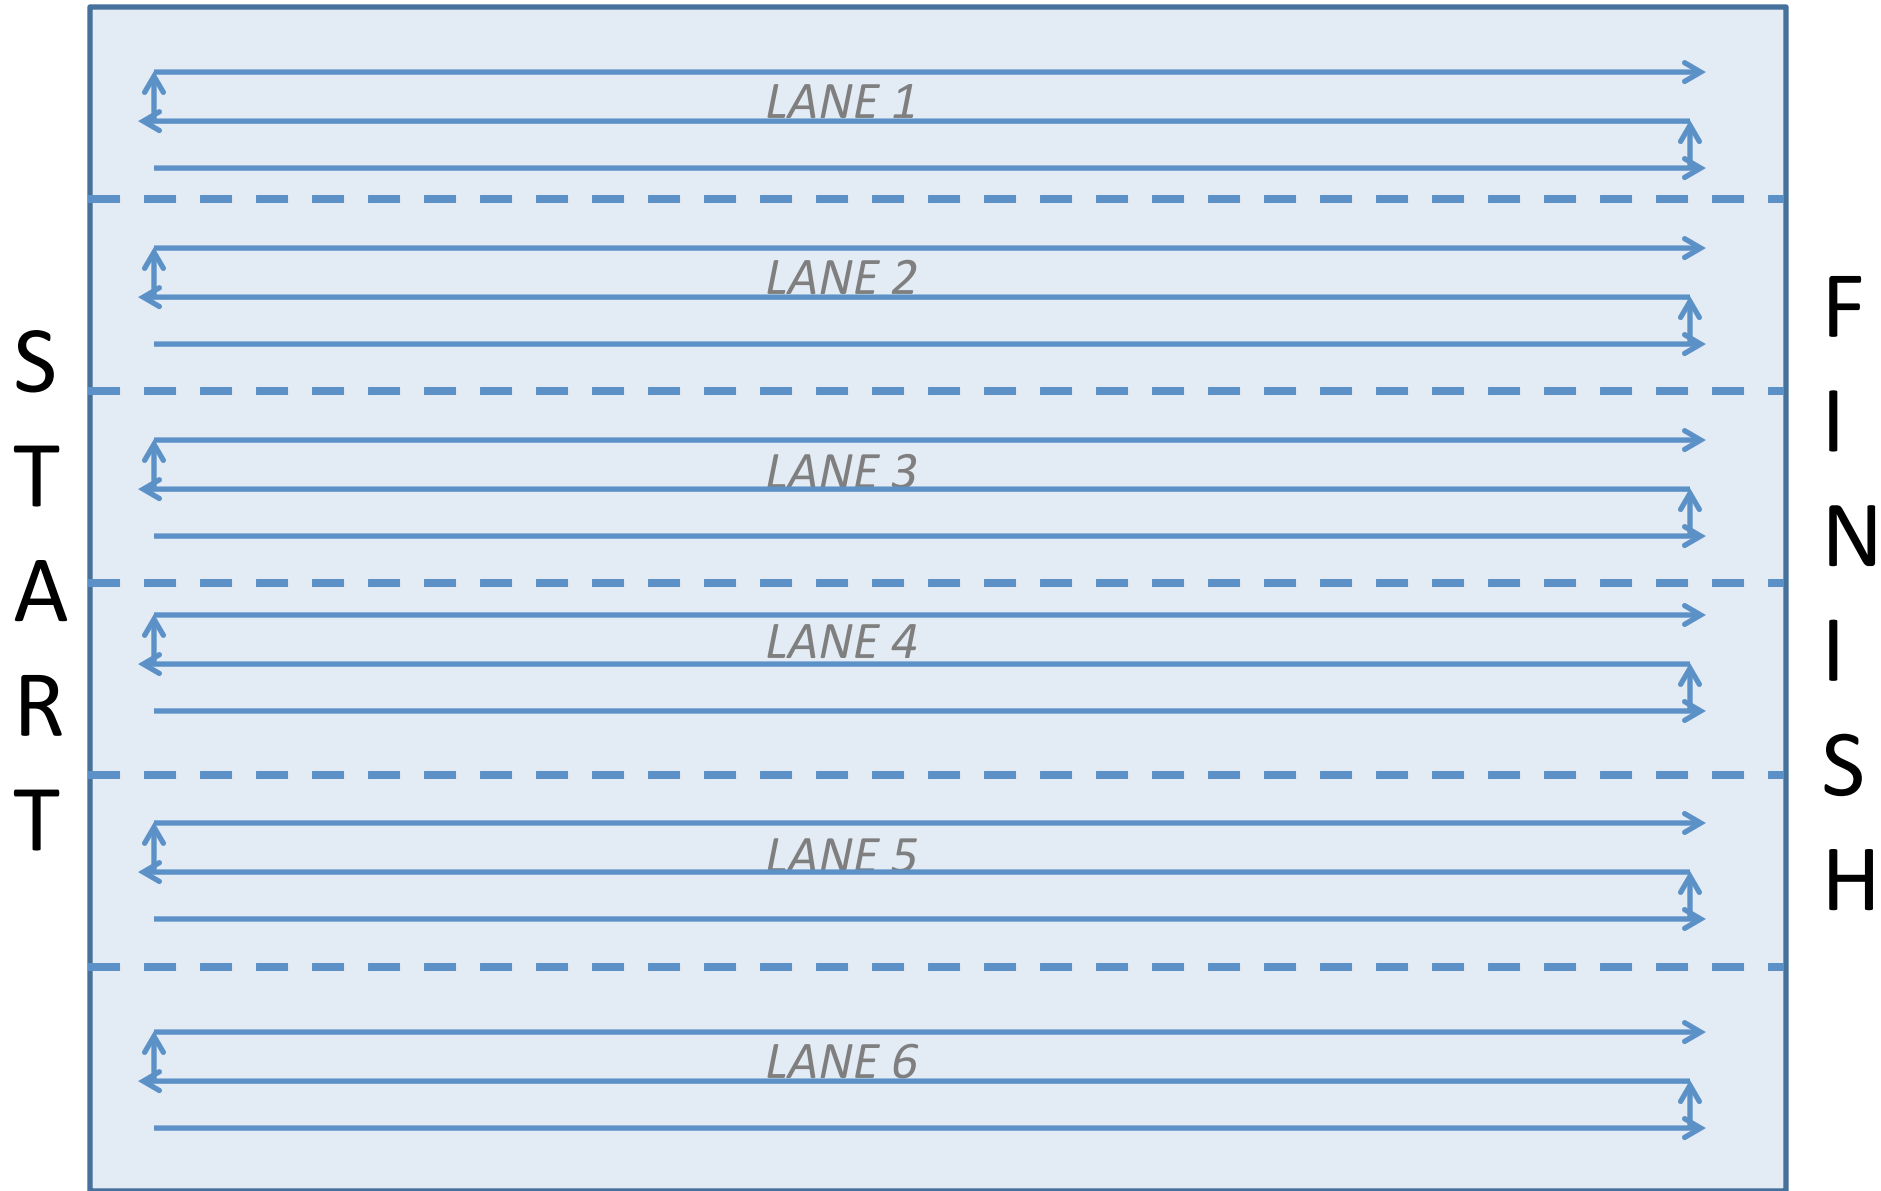

AGE GROUP: 5-6. Distance=25 Meters

Pool Length: 25 METERS

AGE GROUP: 7-8. Distance=25 Meters

Pool Length: 25 METERS

AGE GROUP: 9-10. Distance=50 Meters

Pool Length: 25 METERS

AGE GROUP: 11-12. Distance=75 Meters

Pool Length: 25 METERS

AGE GROUP: 13-14. Distance=150 Meters

S
T
A
R
T

F
I
N
I
S
H

Pool Length: 25 METERS