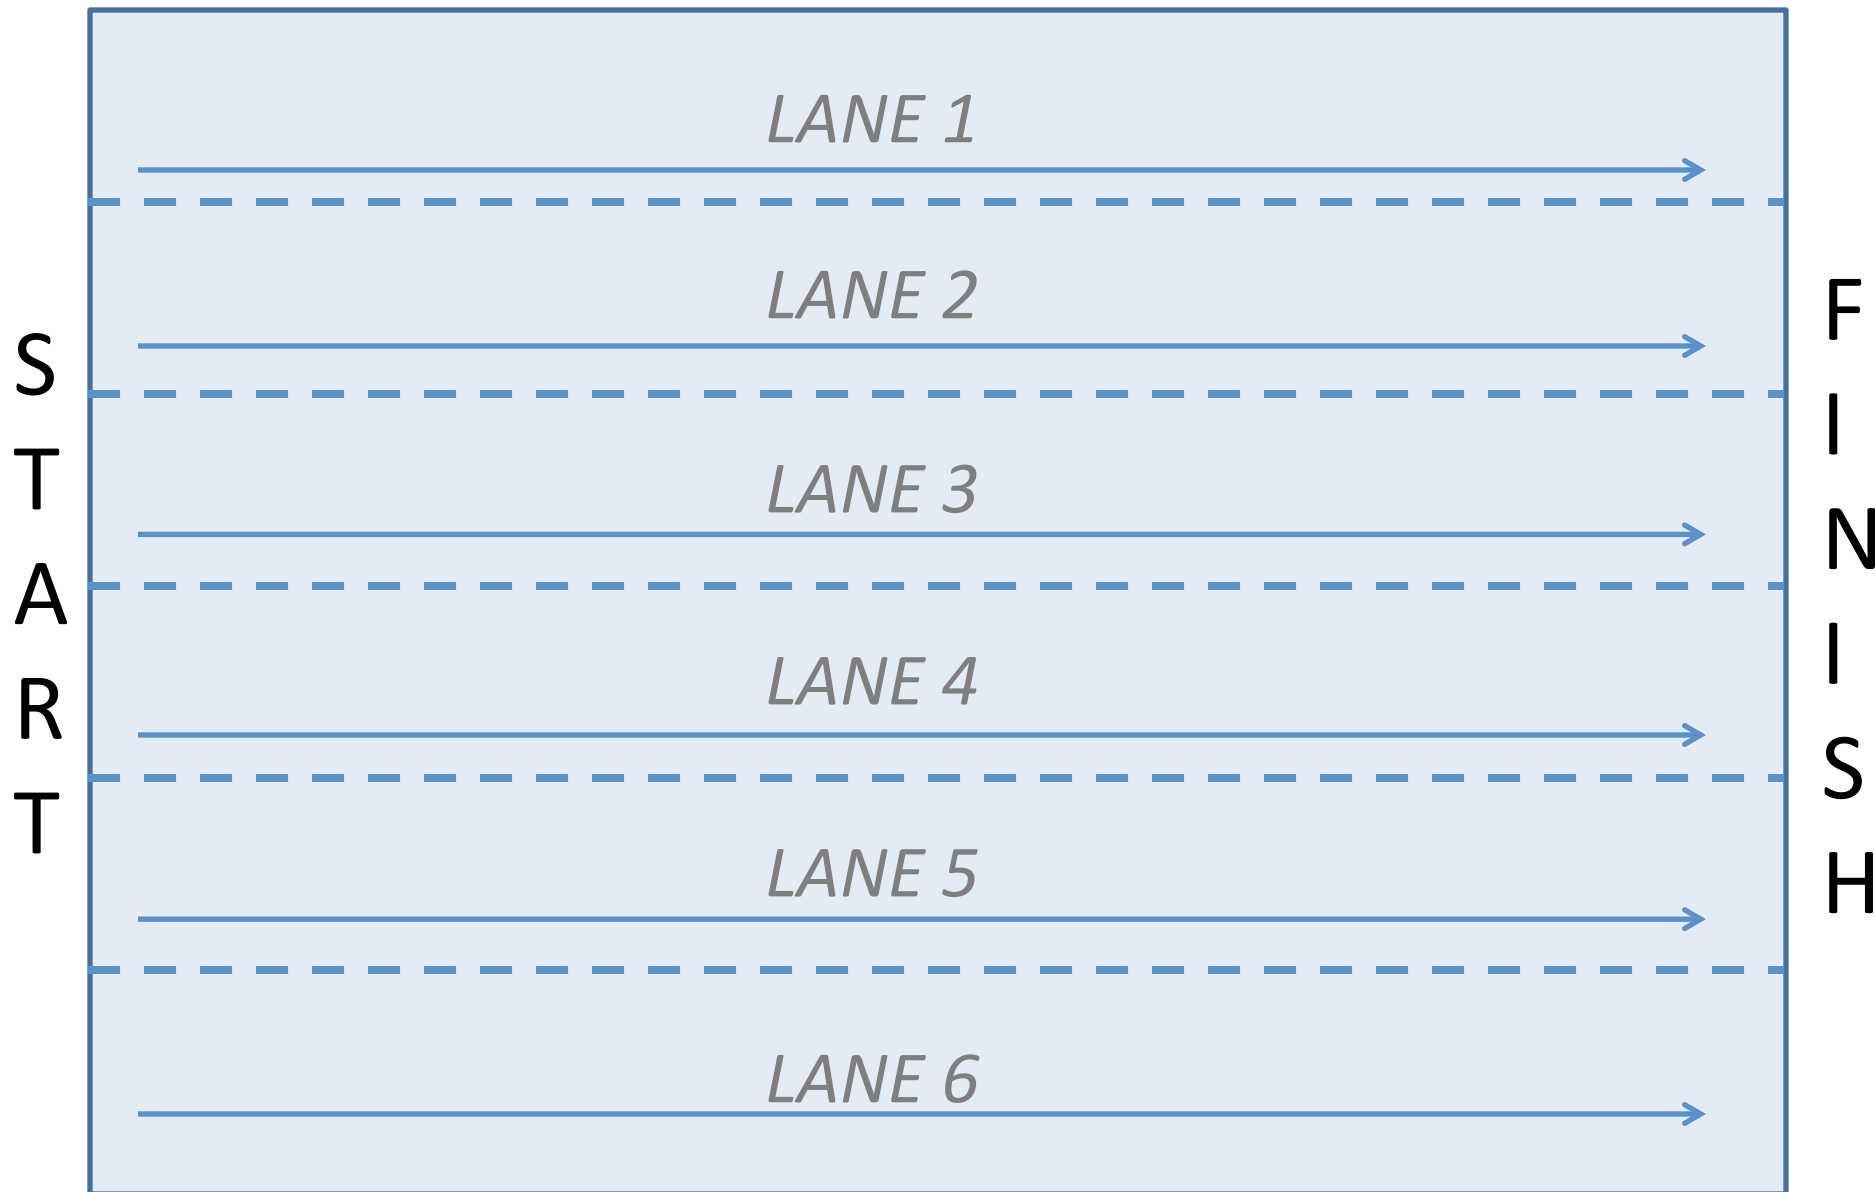

AGE GROUP: 7-8. Distance=25 Meters

Pool Length: 25 METERS