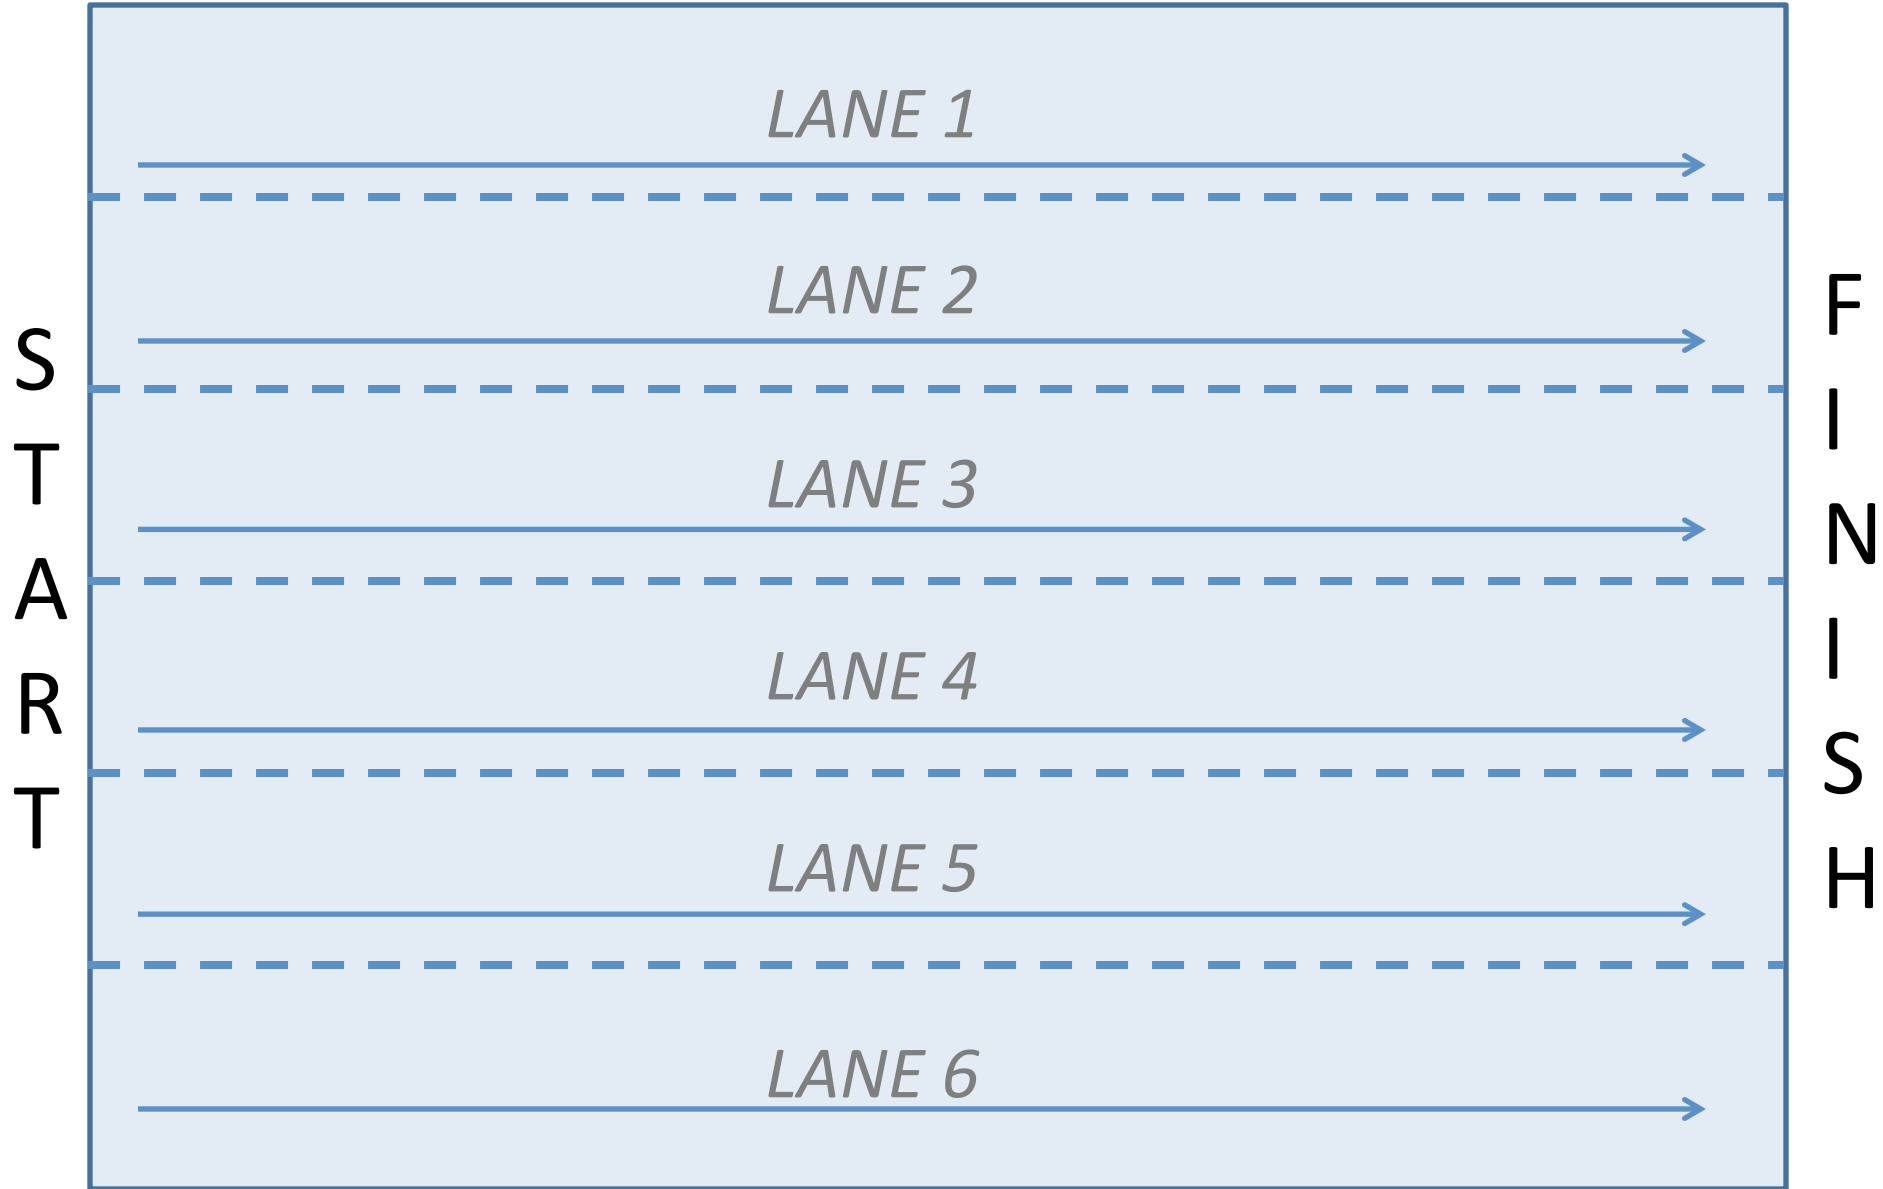

AGE GROUP: 5-6. Distance=25 Meters

Pool Length: 25 METERS

AGE GROUP: 7-8. Distance=25 Meters

Pool Length: 25 METERS

AGE GROUP: 9-10. Distance=50 Meters

Pool Length: 25 METERS

AGE GROUP: 11-12. Distance=75 Meters

S
T
A
R
T

F
I
N
I
S
H

Pool Length: 25 METERS

AGE GROUP: 13-14. Distance=150 Meters

S
T
A
R
T

F
I
N
I
S
H

Pool Length: 25 METERS