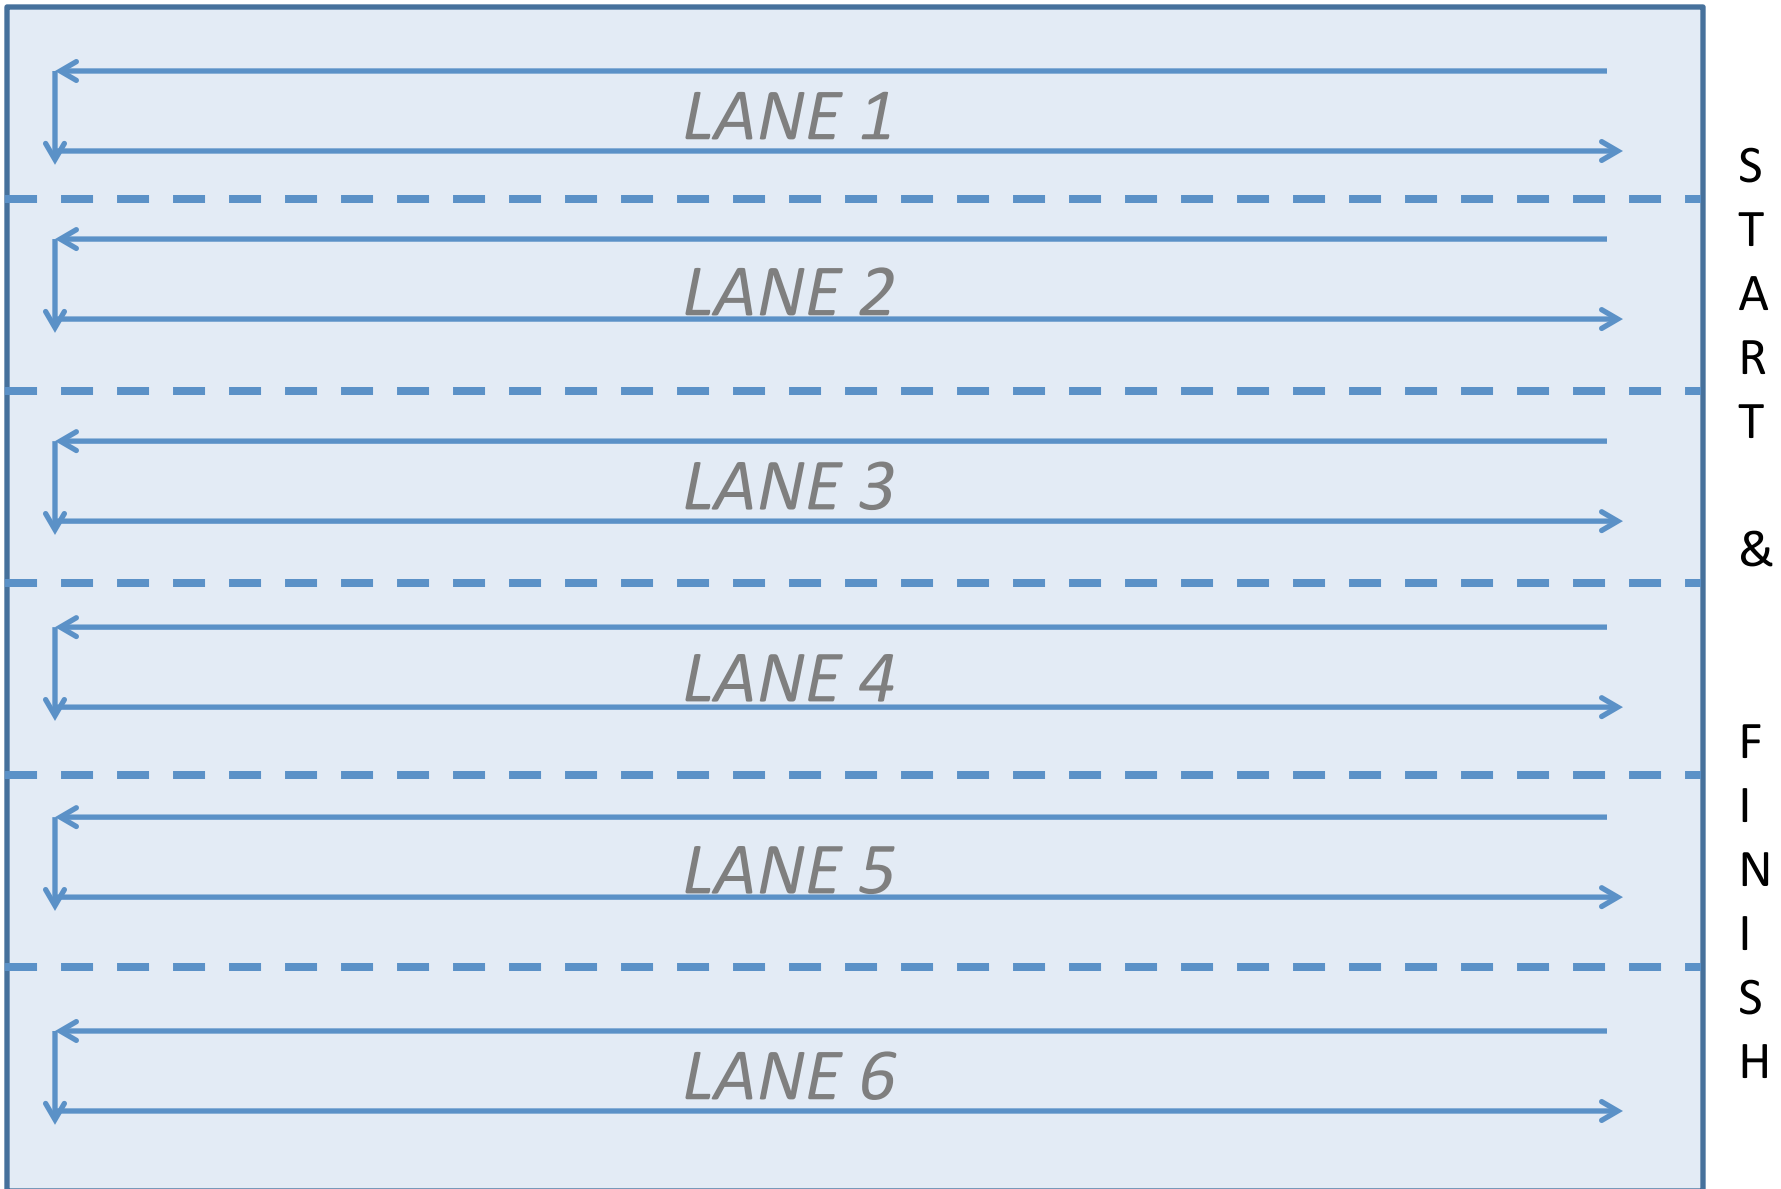

AGE GROUP: 5-6. Distance=25 Meters

Pool Length: 25 METERS

AGE GROUP: 7-8. Distance=25 Meters

Pool Length: 25 METERS

AGE GROUP: 9-10. Distance=50 Meters

Pool Length: 25 METERS

AGE GROUP: 11-12. Distance=75 Meters

S
T
A
R
T

F
I
N
I
S
H

Pool Length: 25 METERS

AGE GROUP: 13-14. Distance=150 Meters

S
T
A
R
T

F
I
N
I
S
H

Pool Length: 25 METERS