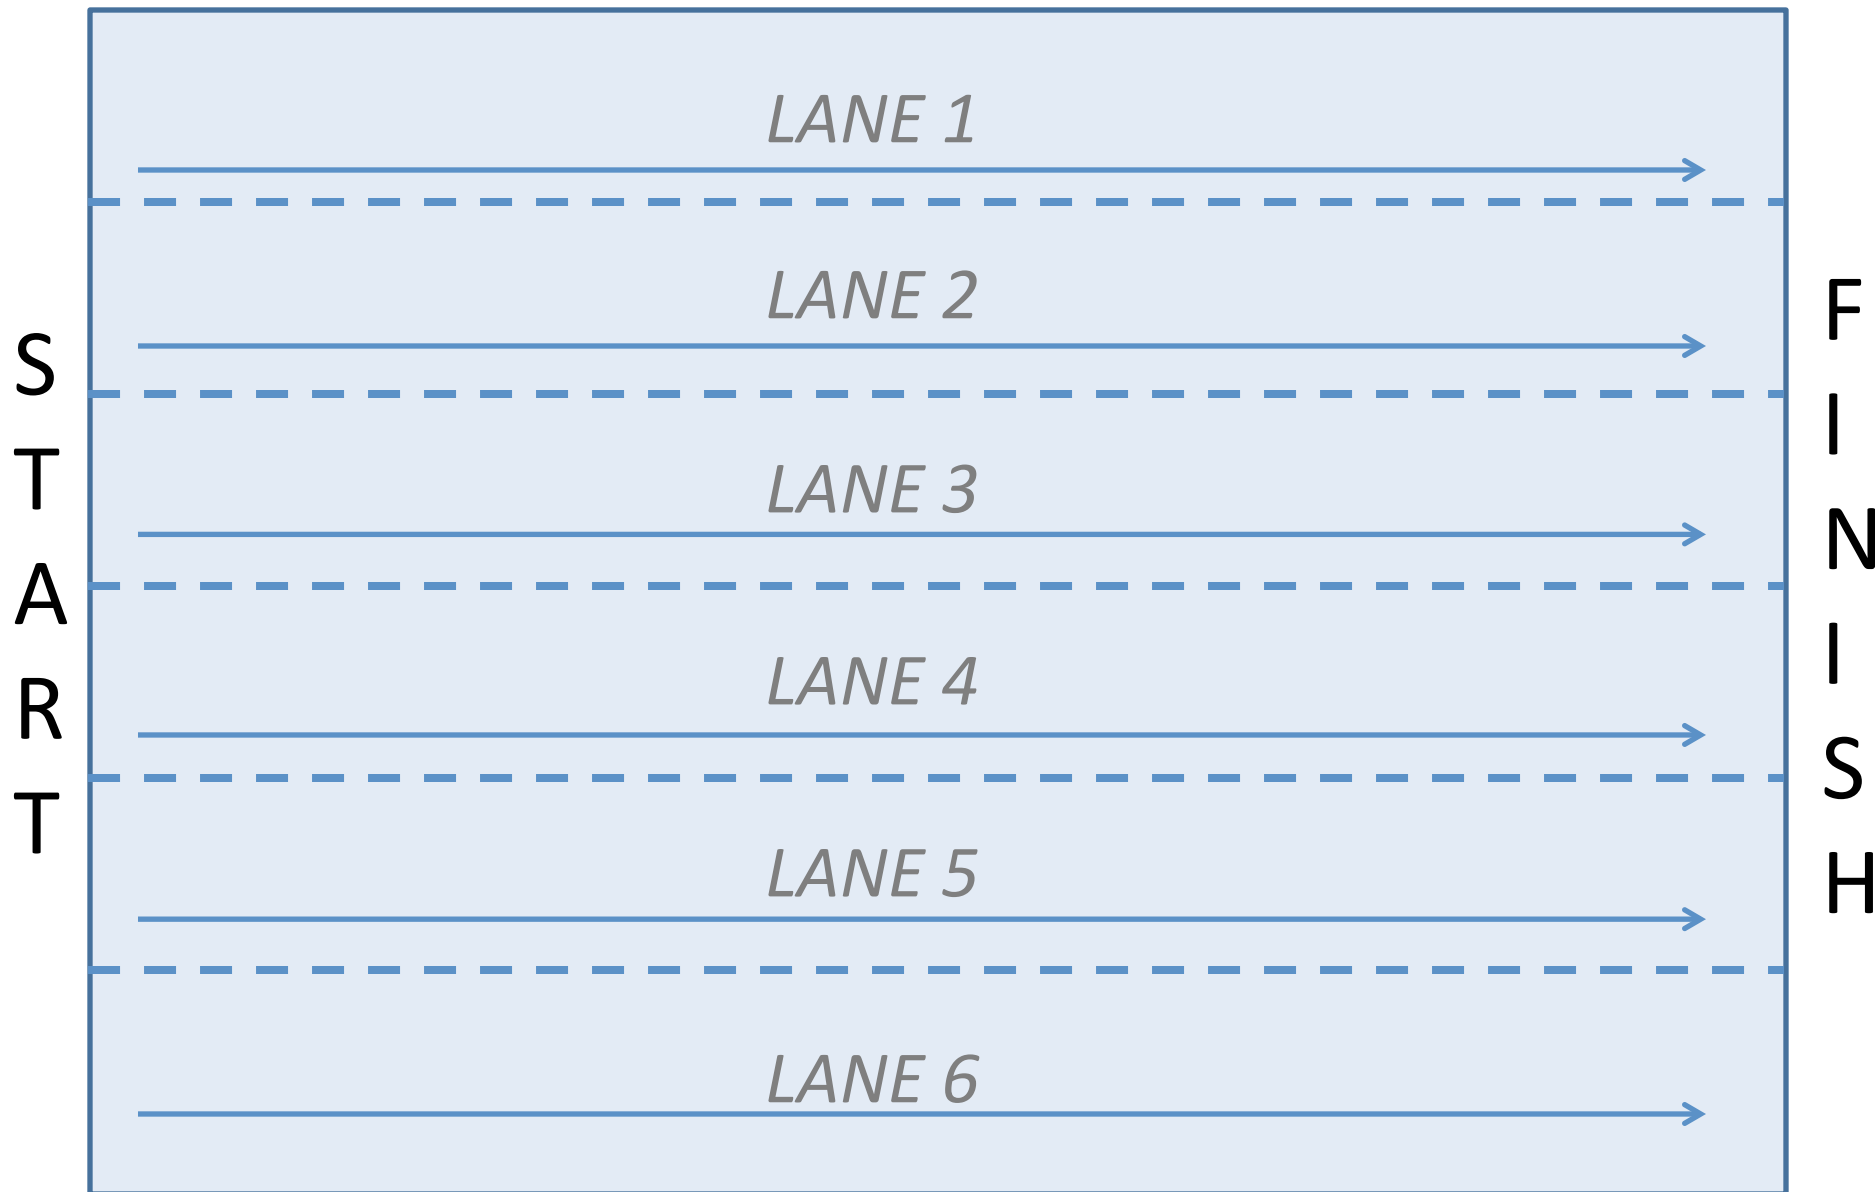

AGE GROUP: 5-6. Distance=25 Meters

Pool Length: 25 METERS