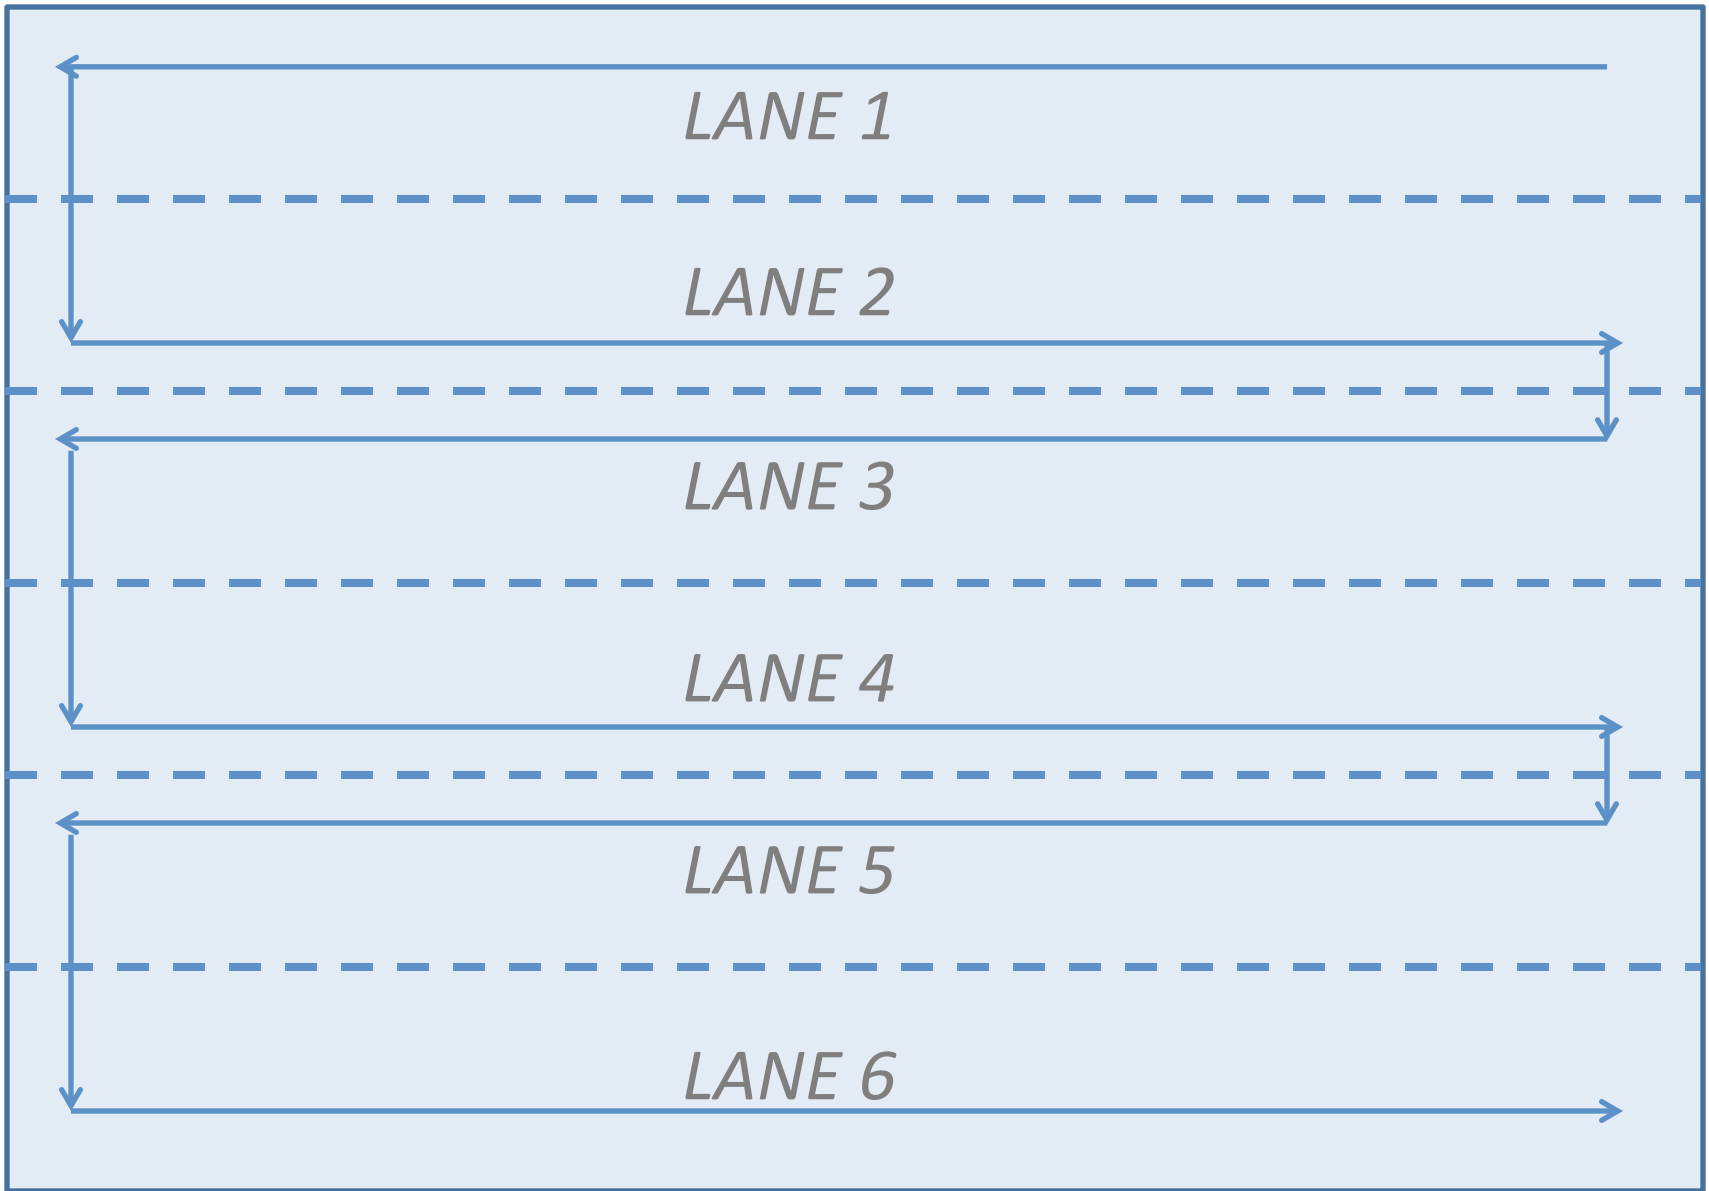

AGE GROUP: 5-6. Distance=25 Meters

Pool Length: 25 METERS

AGE GROUP: 7-8. Distance=25 Meters

Pool Length: 25 METERS

AGE GROUP: 9-10. Distance=50 Meters

Pool Length: 25 METERS

AGE GROUP: 11-12. Distance=75 Meters

S
T
A
R
T

F
I
N
I
S
H

Pool Length: 25 METERS

AGE GROUP: 13-14. Distance=150 Meters

S
T
A
R
T

F
I
N
I
S
H

Pool Length: 25 METERS