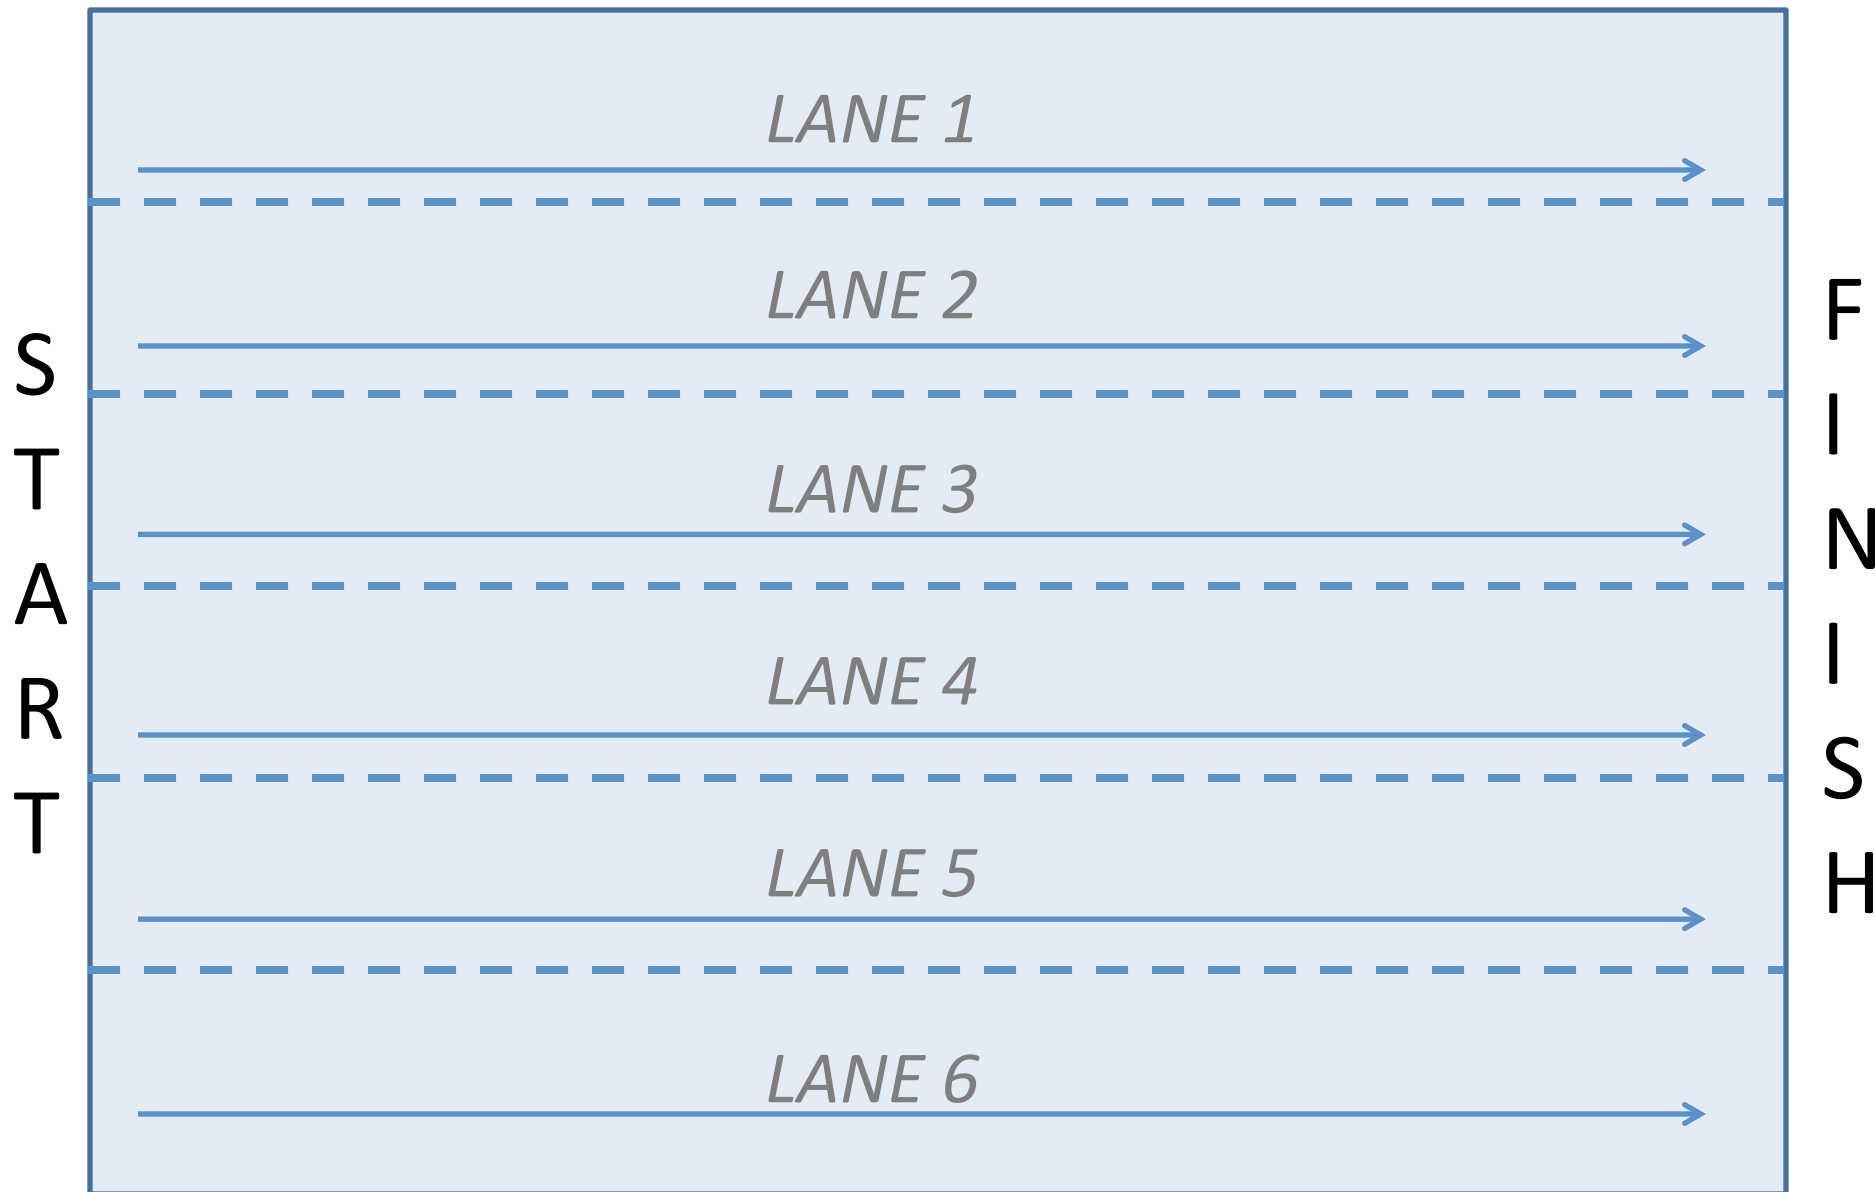

AGE GROUP: 5-6. Distance=25 Meters

Pool Length: 25 METERS

AGE GROUP: 7-8. Distance=25 Meters

Pool Length: 25 METERS

AGE GROUP: 9-10. Distance=50 Meters

Pool Length: 25 METERS

AGE GROUP: 11-12. Distance=75 Meters

S
T
A
R
T

F
I
N
I
S
H

Pool Length: 25 METERS

AGE GROUP: 13-14. Distance=150 Meters

S
T
A
R
T

F
I
N
I
S
H

Pool Length: 25 METERS