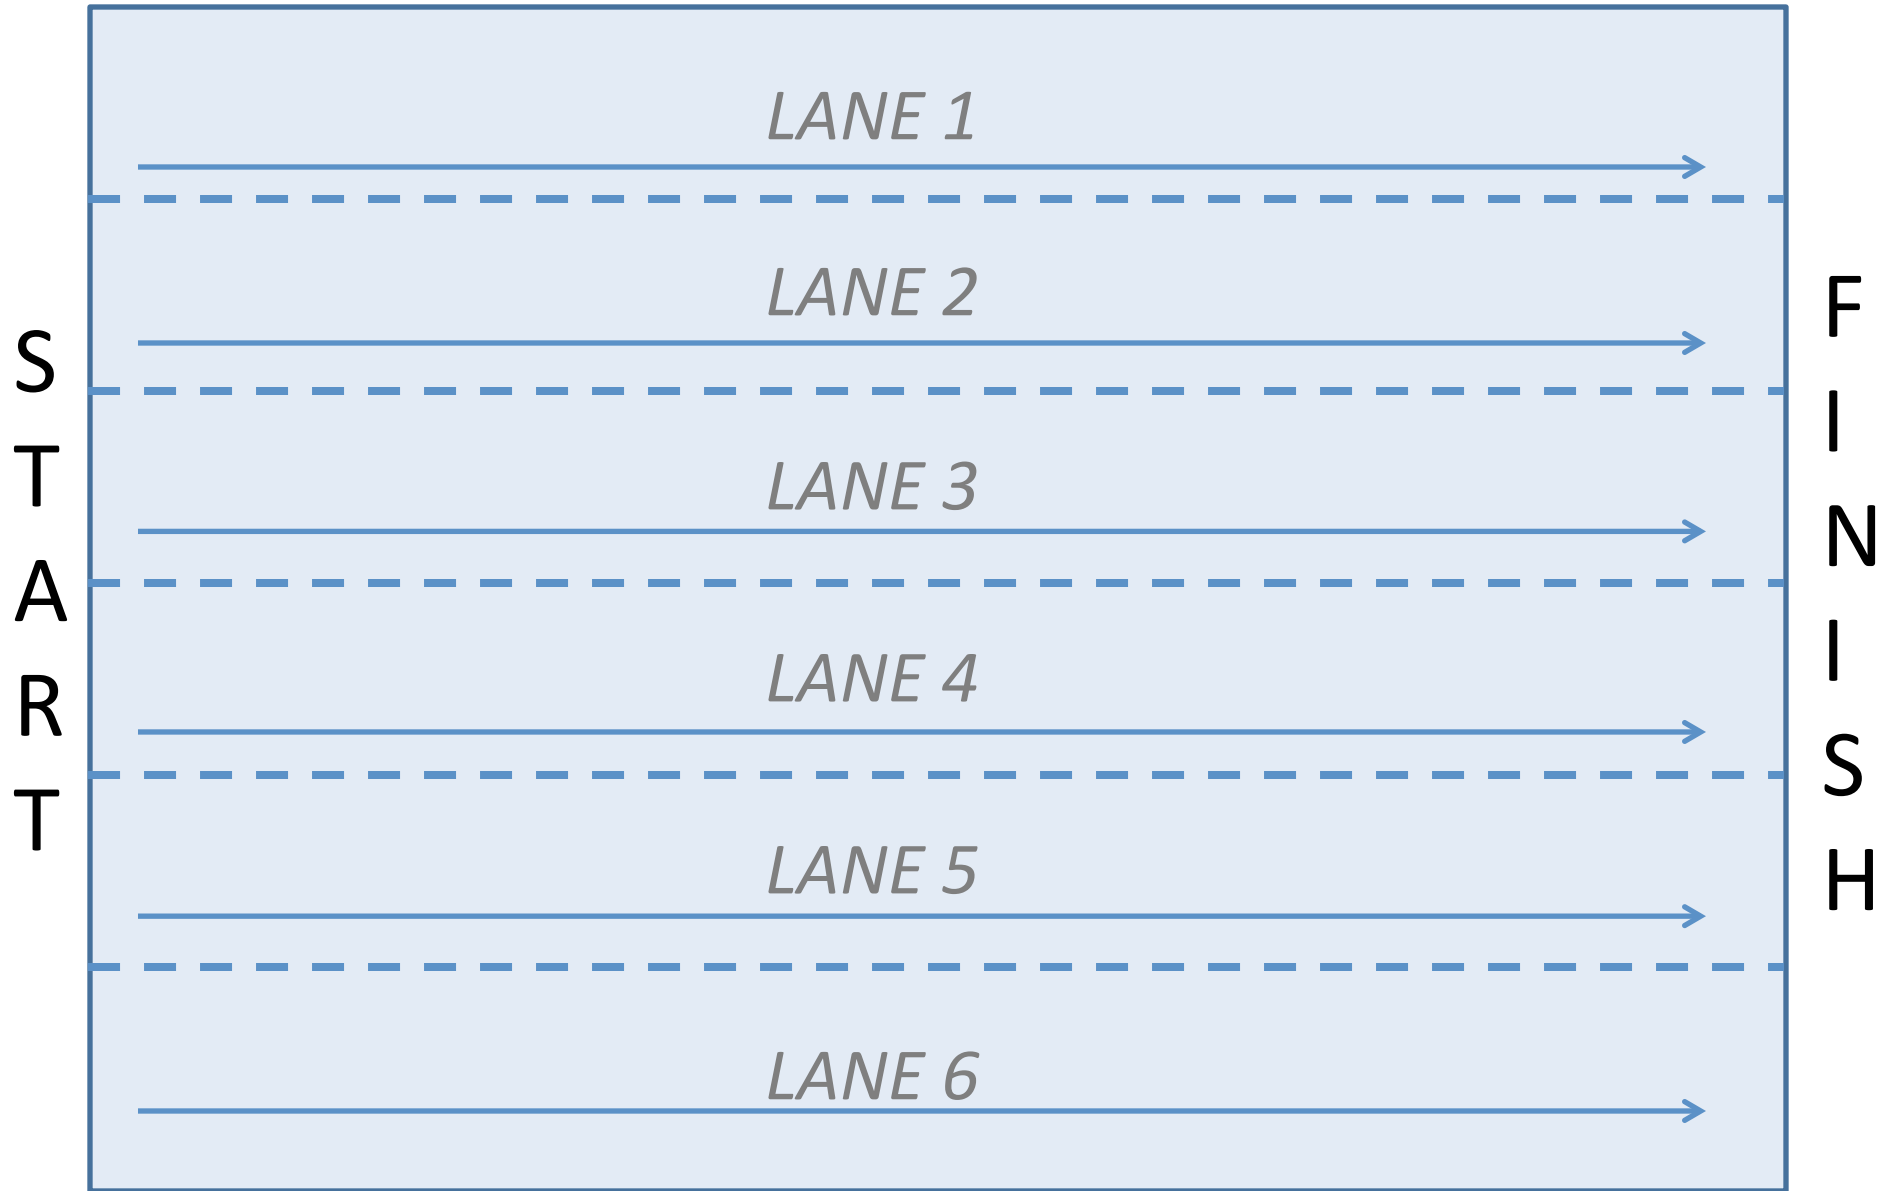

AGE GROUP: 5-6. Distance=25 Meters

Pool Length: 25 METERS

AGE GROUP: 7-8. Distance=25 Meters

Pool Length: 25 METERS

AGE GROUP: 9-10. Distance=50 Meters

Pool Length: 25 METERS

AGE GROUP: 11-12. Distance=75 Meters

S
T
A
R
T

F
I
N
I
S
H

Pool Length: 25 METERS

AGE GROUP: 13-14. Distance=150 Meters

S
T
A
R
T

F
I
N
I
S
H

Pool Length: 25 METERS