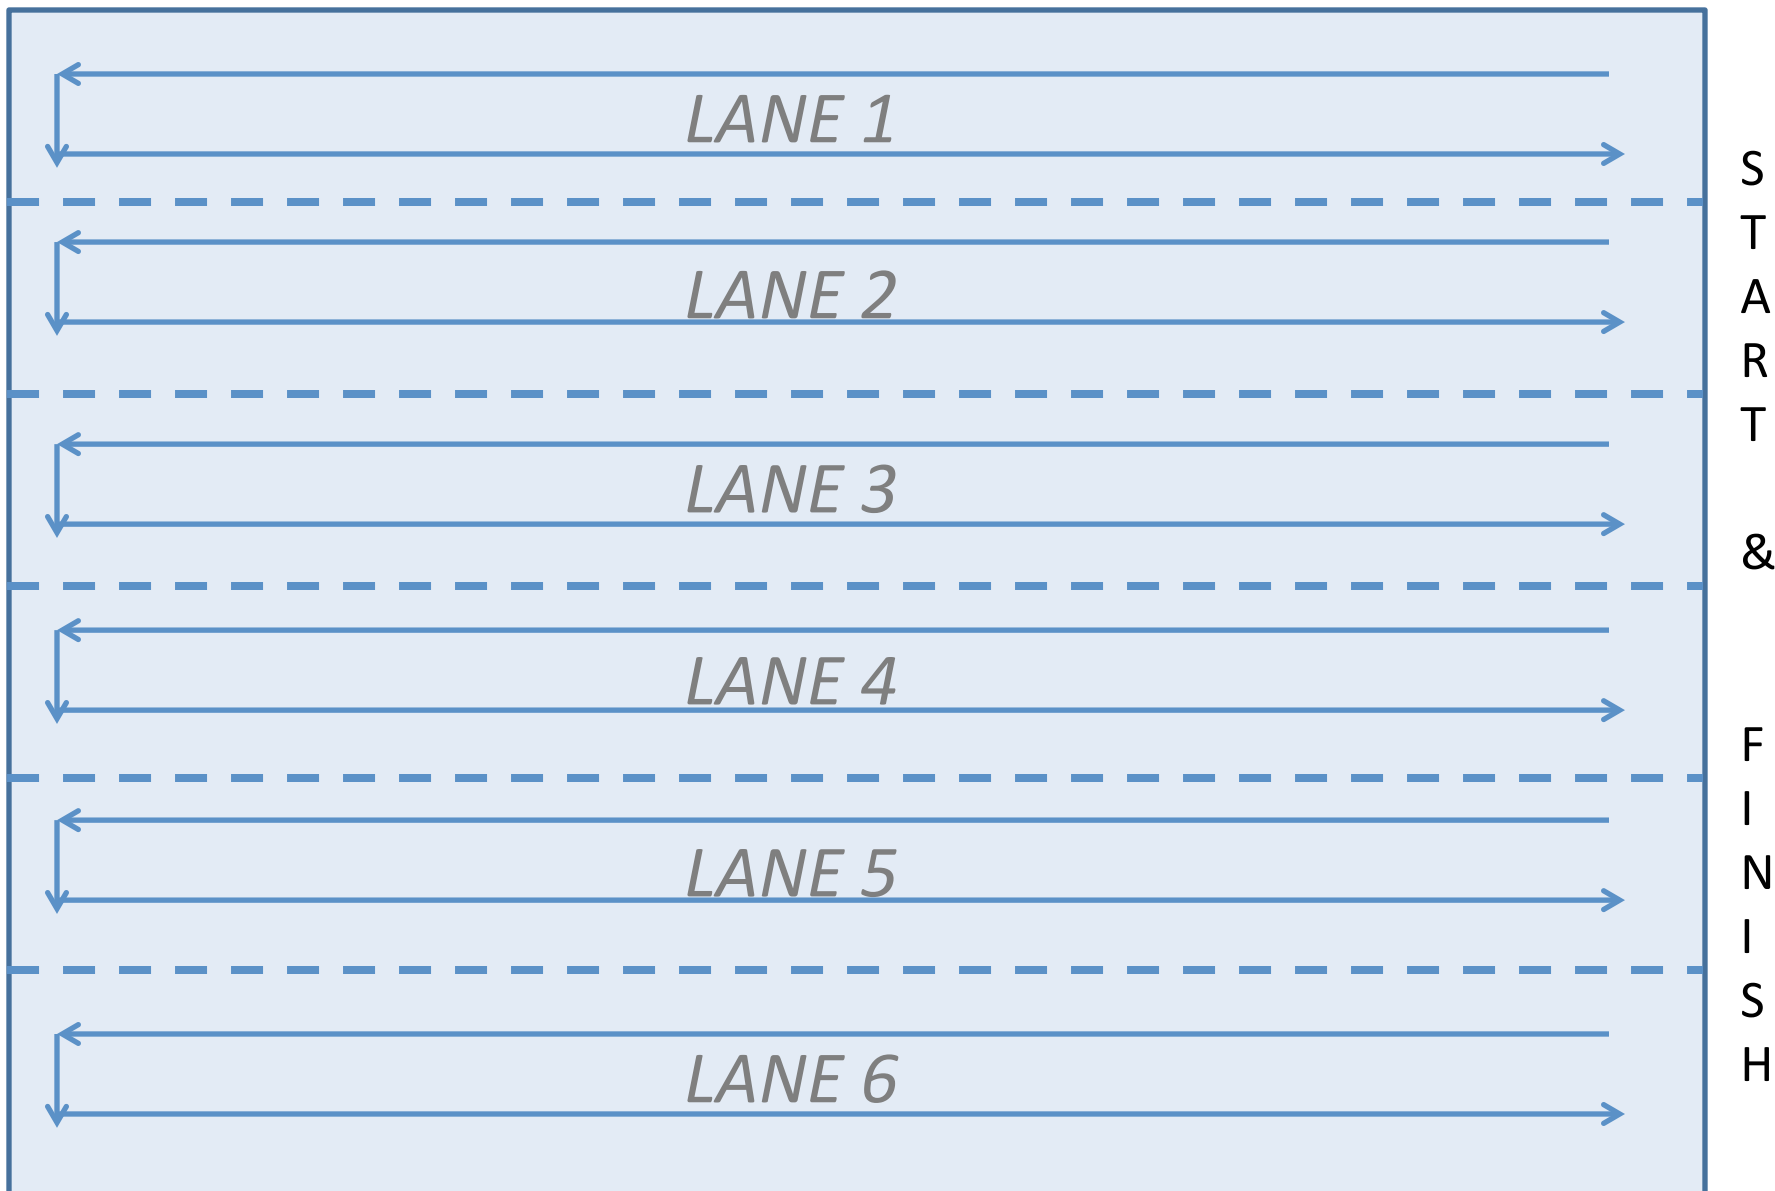

AGE GROUP: 5-6. Distance=25 Meters

Pool Length: 25 METERS

AGE GROUP: 7-8. Distance=25 Meters

Pool Length: 25 METERS

AGE GROUP: 9-10. Distance=50 Meters

Pool Length: 25 METERS

AGE GROUP: 11-12. Distance=75 Meters

S
T
A
R
T

F
I
N
I
S
H

Pool Length: 25 METERS

AGE GROUP: 13-14. Distance=150 Meters

S
T
A
R
T

F
I
N
I
S
H

Pool Length: 25 METERS