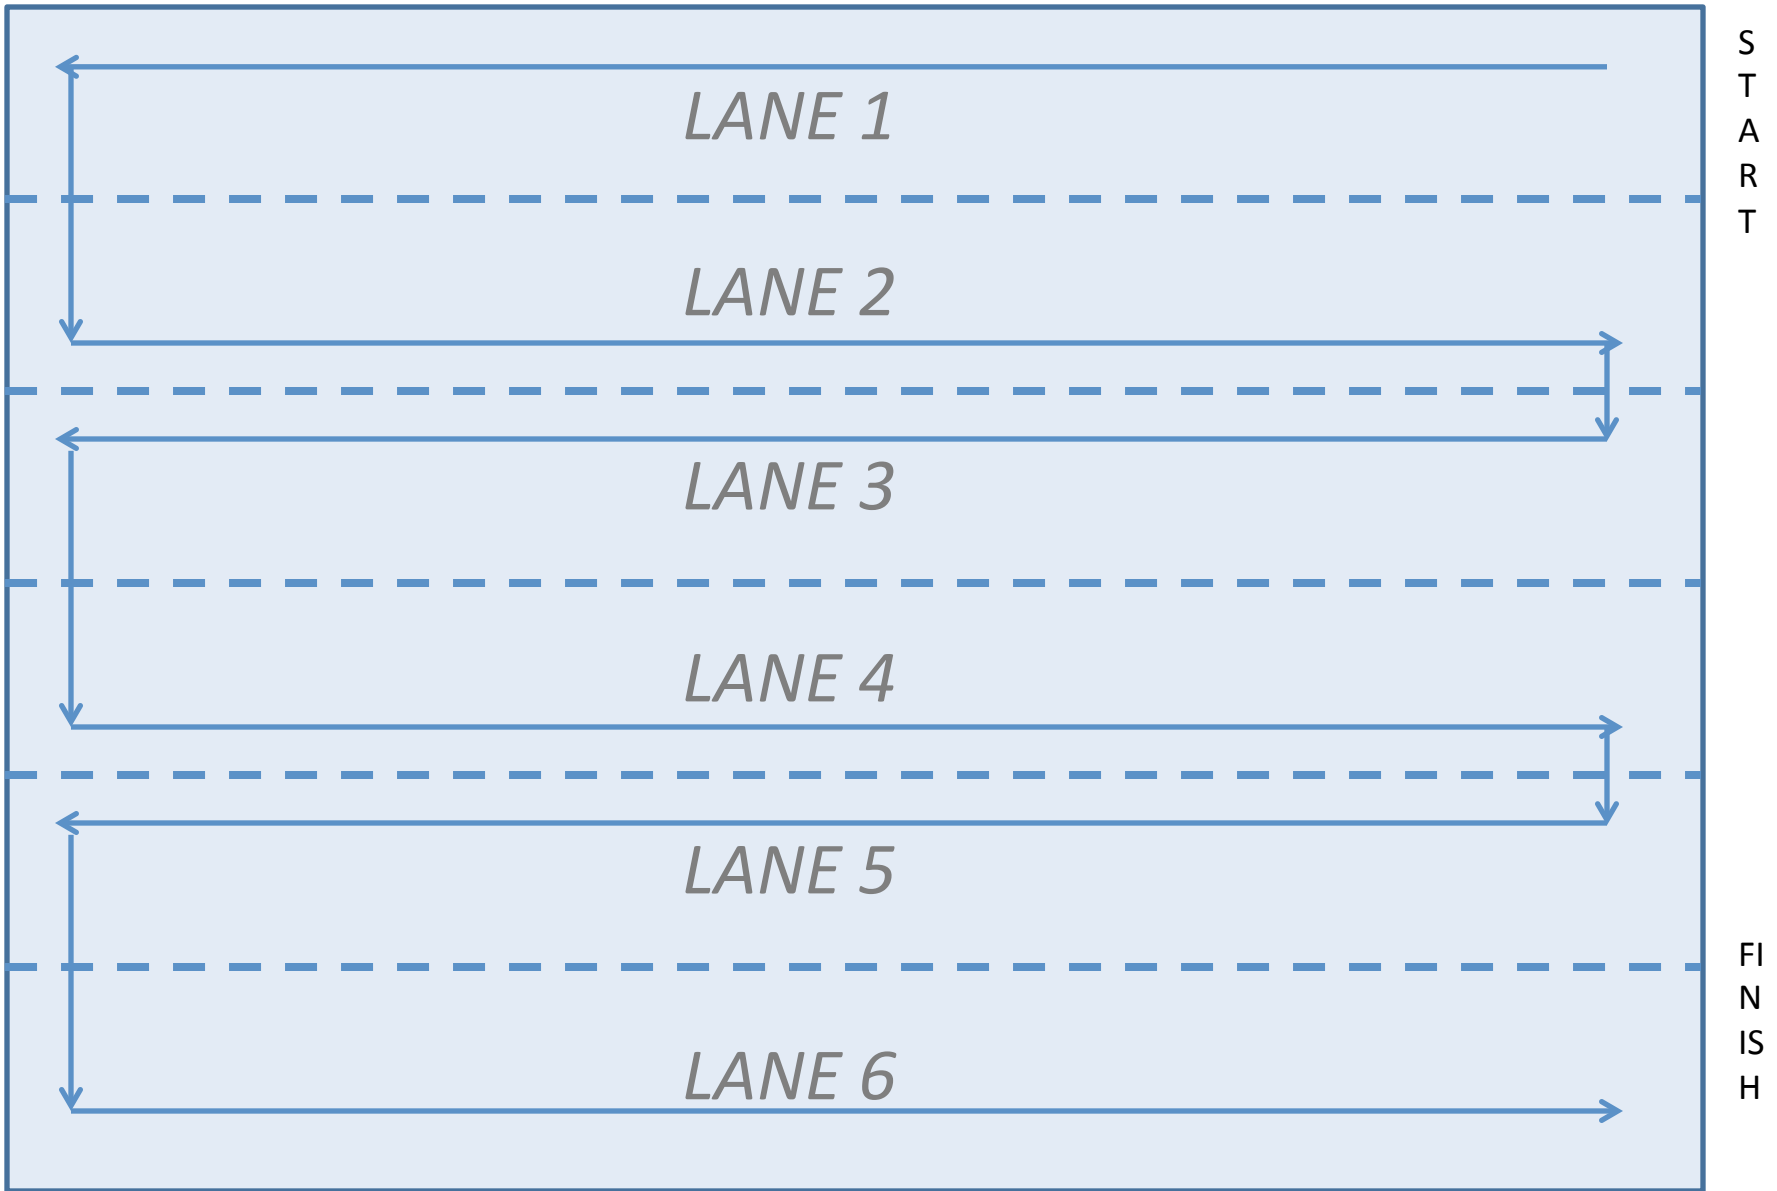

AGE GROUP: 13-14. Distance=150 Meters

Pool Length: 25 METERS