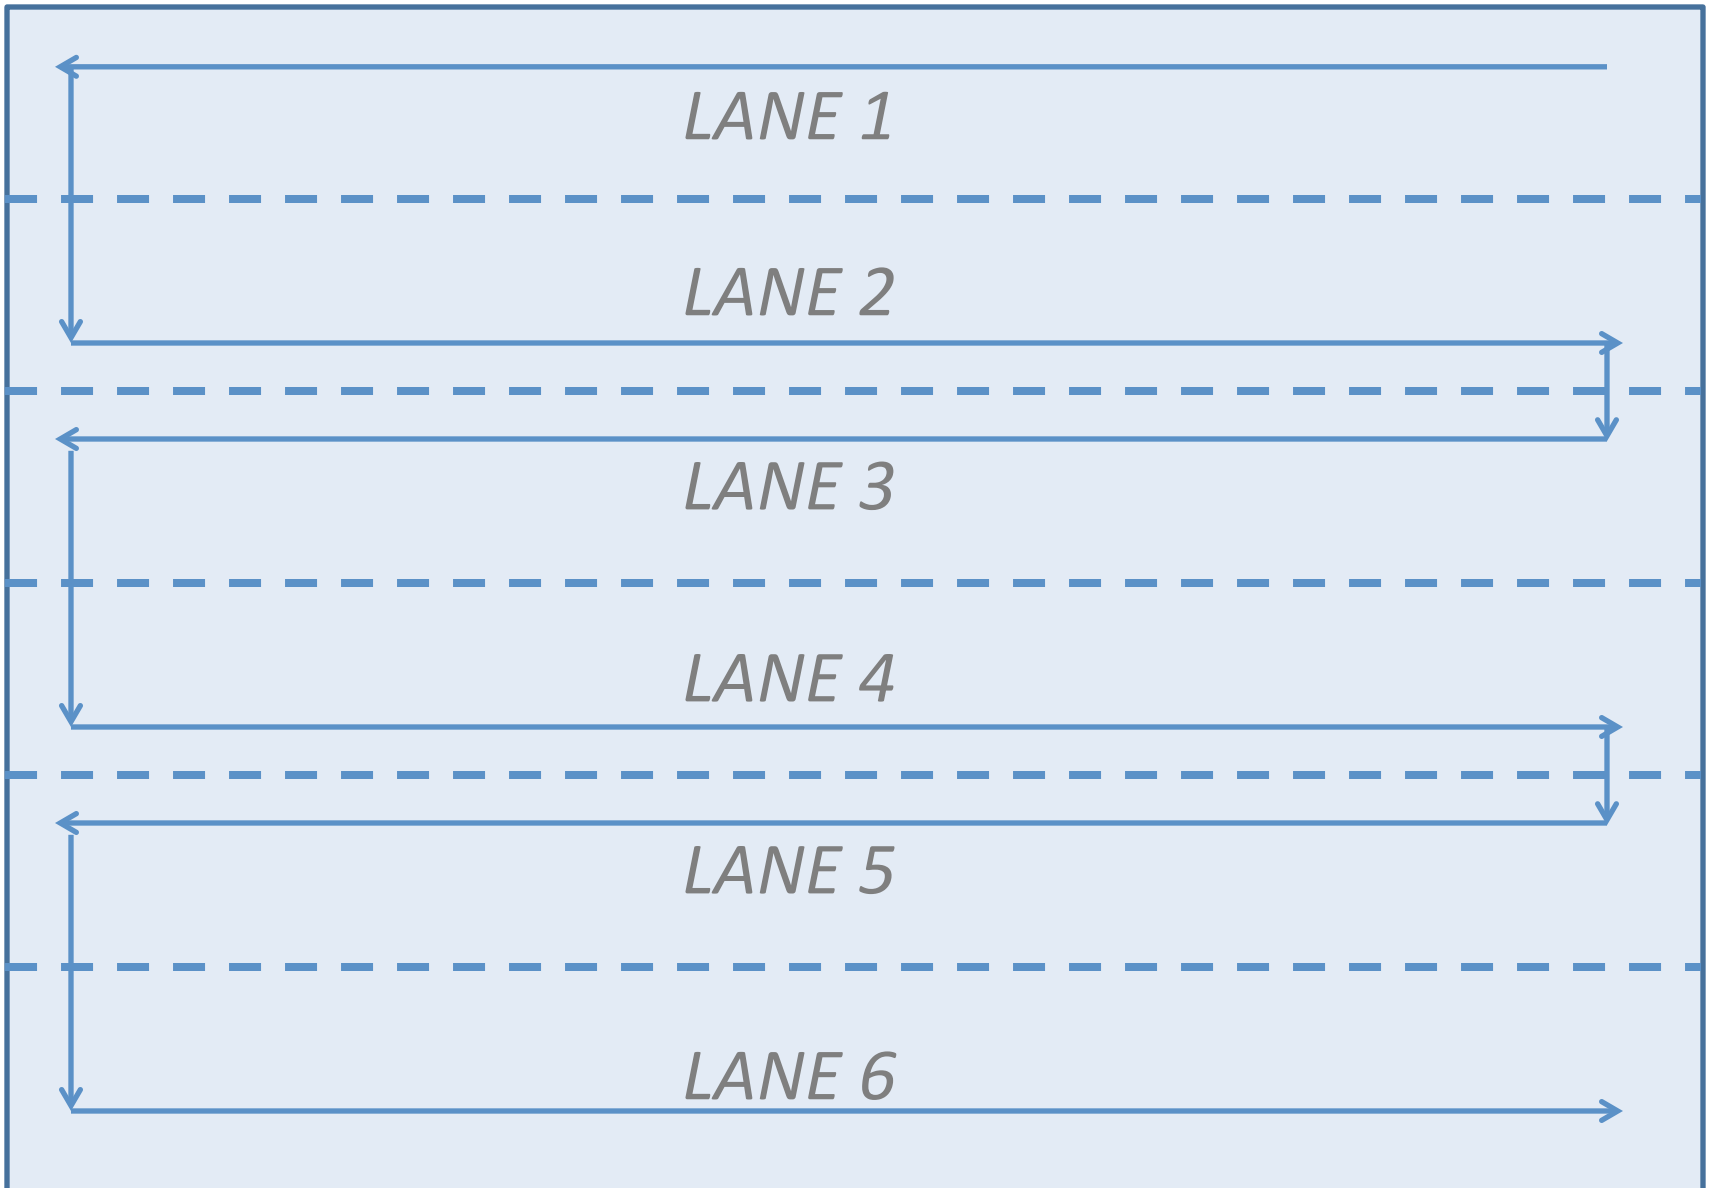

AGE GROUP: 5-6. Distance=25 Meters

Pool Length: 25 METERS

AGE GROUP: 7-8. Distance=25 Meters

Pool Length: 25 METERS

AGE GROUP: 9-10. Distance=50 Meters

Pool Length: 25 METERS

AGE GROUP: 11-12. Distance=75 Meters

Pool Length: 25 METERS

AGE GROUP: 13-14. Distance=150 Meters

S
T
A
R
T

F
I
N
I
S
H

Pool Length: 25 METERS