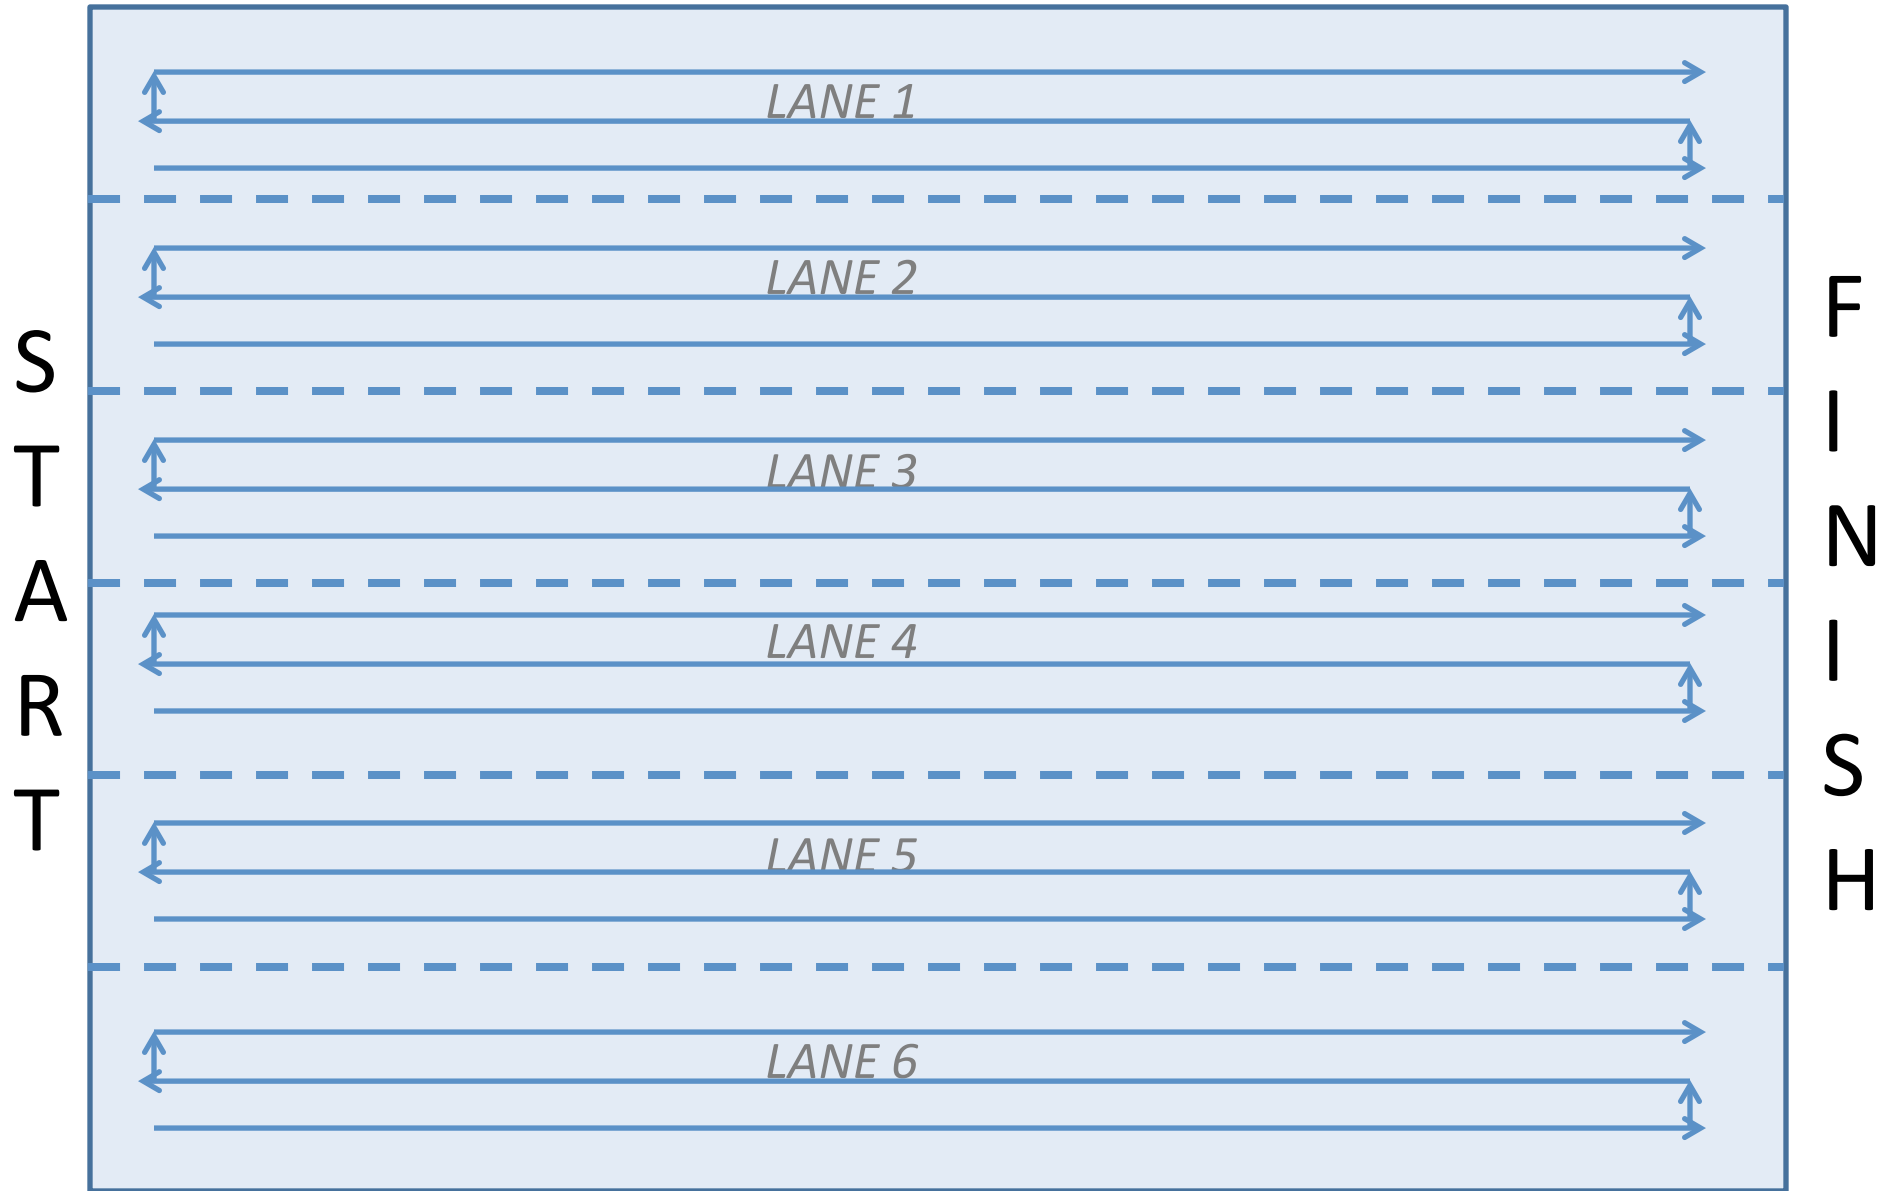

AGE GROUP: 11-12. Distance=75 Meters

Pool Length: 25 METERS