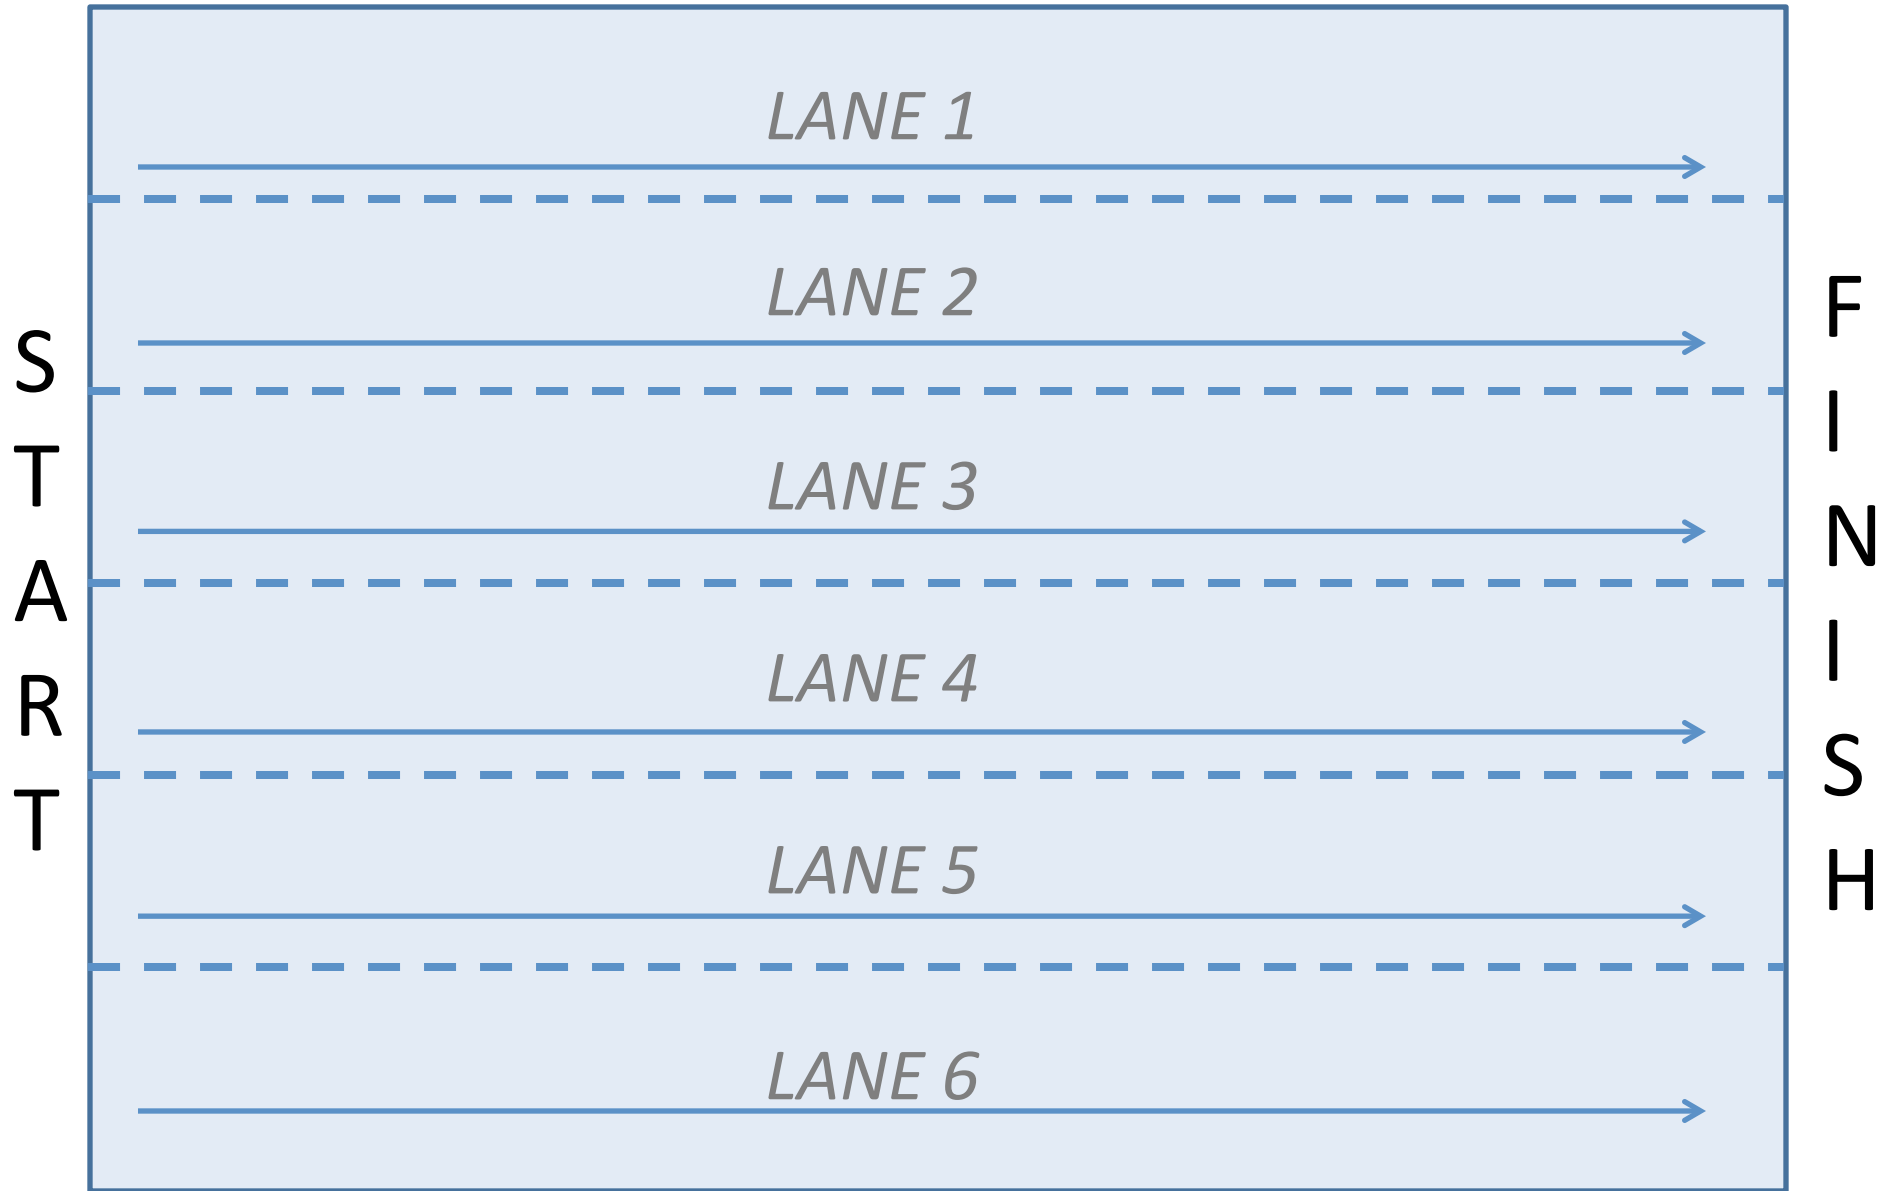

AGE GROUP: 5-6. Distance=25 Meters

Pool Length: 25 METERS

AGE GROUP: 7-8. Distance=25 Meters

Pool Length: 25 METERS

AGE GROUP: 9-10. Distance=50 Meters

Pool Length: 25 METERS

AGE GROUP: 11-12. Distance=75 Meters

S
T
A
R
T

F
I
N
I
S
H

Pool Length: 25 METERS

AGE GROUP: 13-14. Distance=150 Meters

Pool Length: 25 METERS