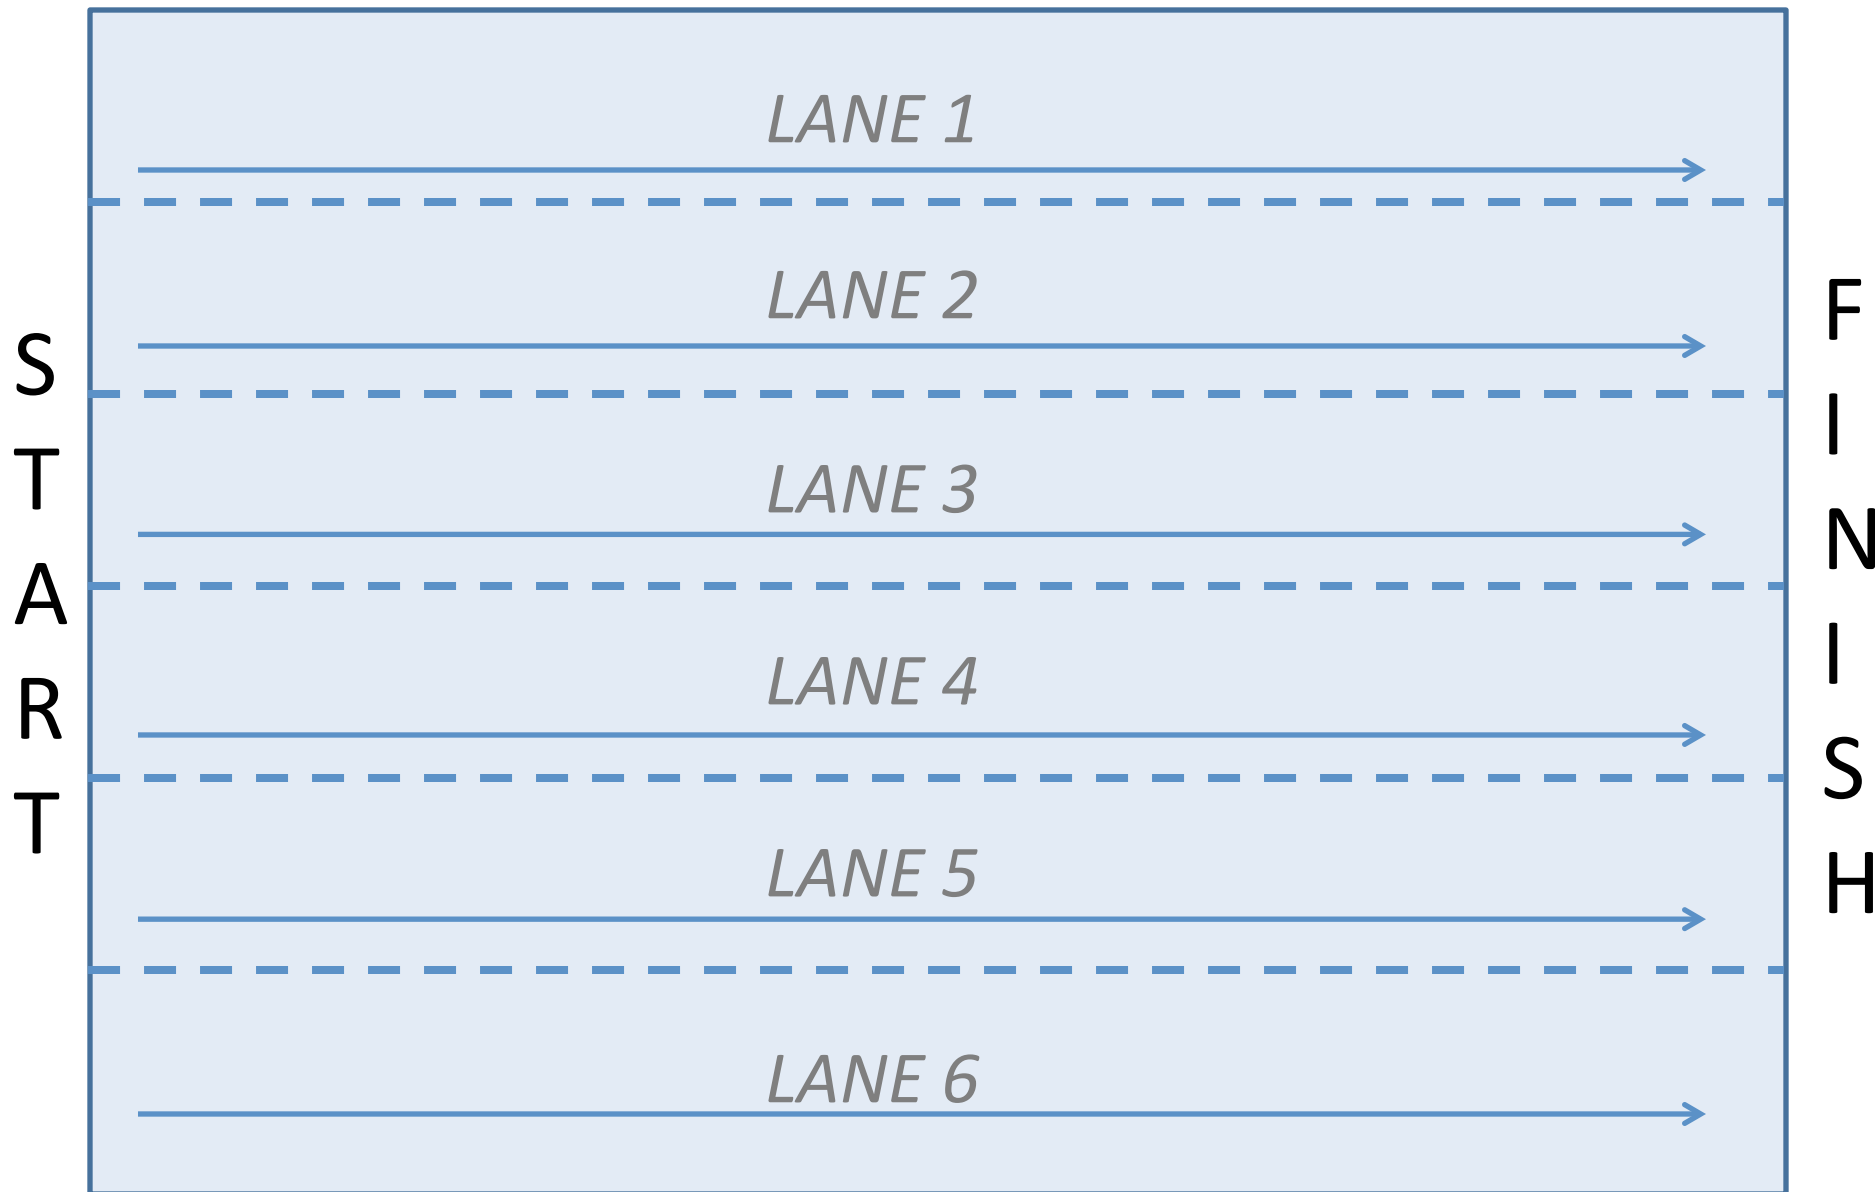

AGE GROUP: 5-6. Distance=25 Meters

Pool Length: 25 METERS

AGE GROUP: 7-8. Distance=25 Meters

Pool Length: 25 METERS

AGE GROUP: 9-10. Distance=50 Meters

Pool Length: 25 METERS

AGE GROUP: 11-12. Distance=75 Meters

S
T
A
R
T

F
I
N
I
S
H

Pool Length: 25 METERS

AGE GROUP: 13-14. Distance=150 Meters

Pool Length: 25 METERS