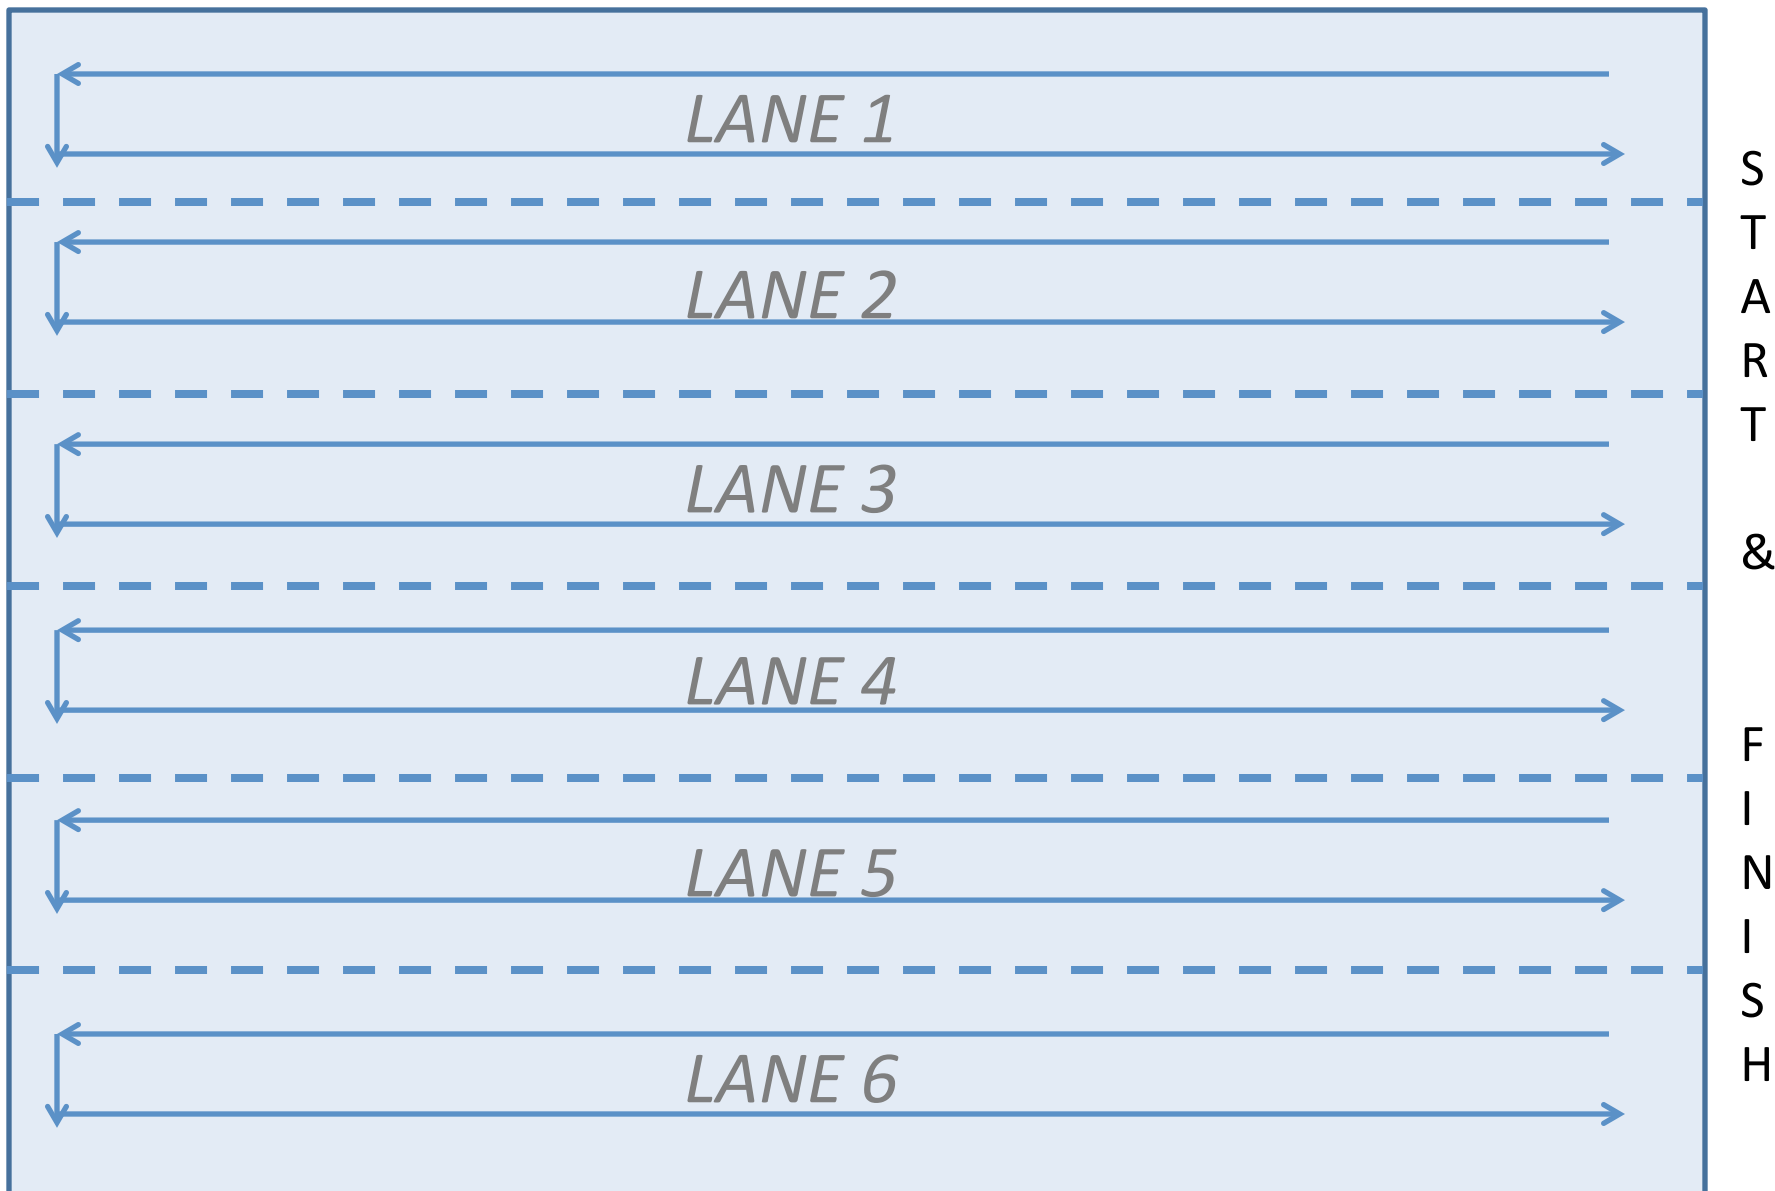

AGE GROUP: 5-6. Distance=25 Meters

Pool Length: 25 METERS

AGE GROUP: 7-8. Distance=25 Meters

Pool Length: 25 METERS

AGE GROUP: 9-10. Distance=50 Meters

Pool Length: 25 METERS

AGE GROUP: 11-12. Distance=75 Meters

S
T
A
R
T

F
I
N
I
S
H

Pool Length: 25 METERS

AGE GROUP: 13-14. Distance=150 Meters

Pool Length: 25 METERS