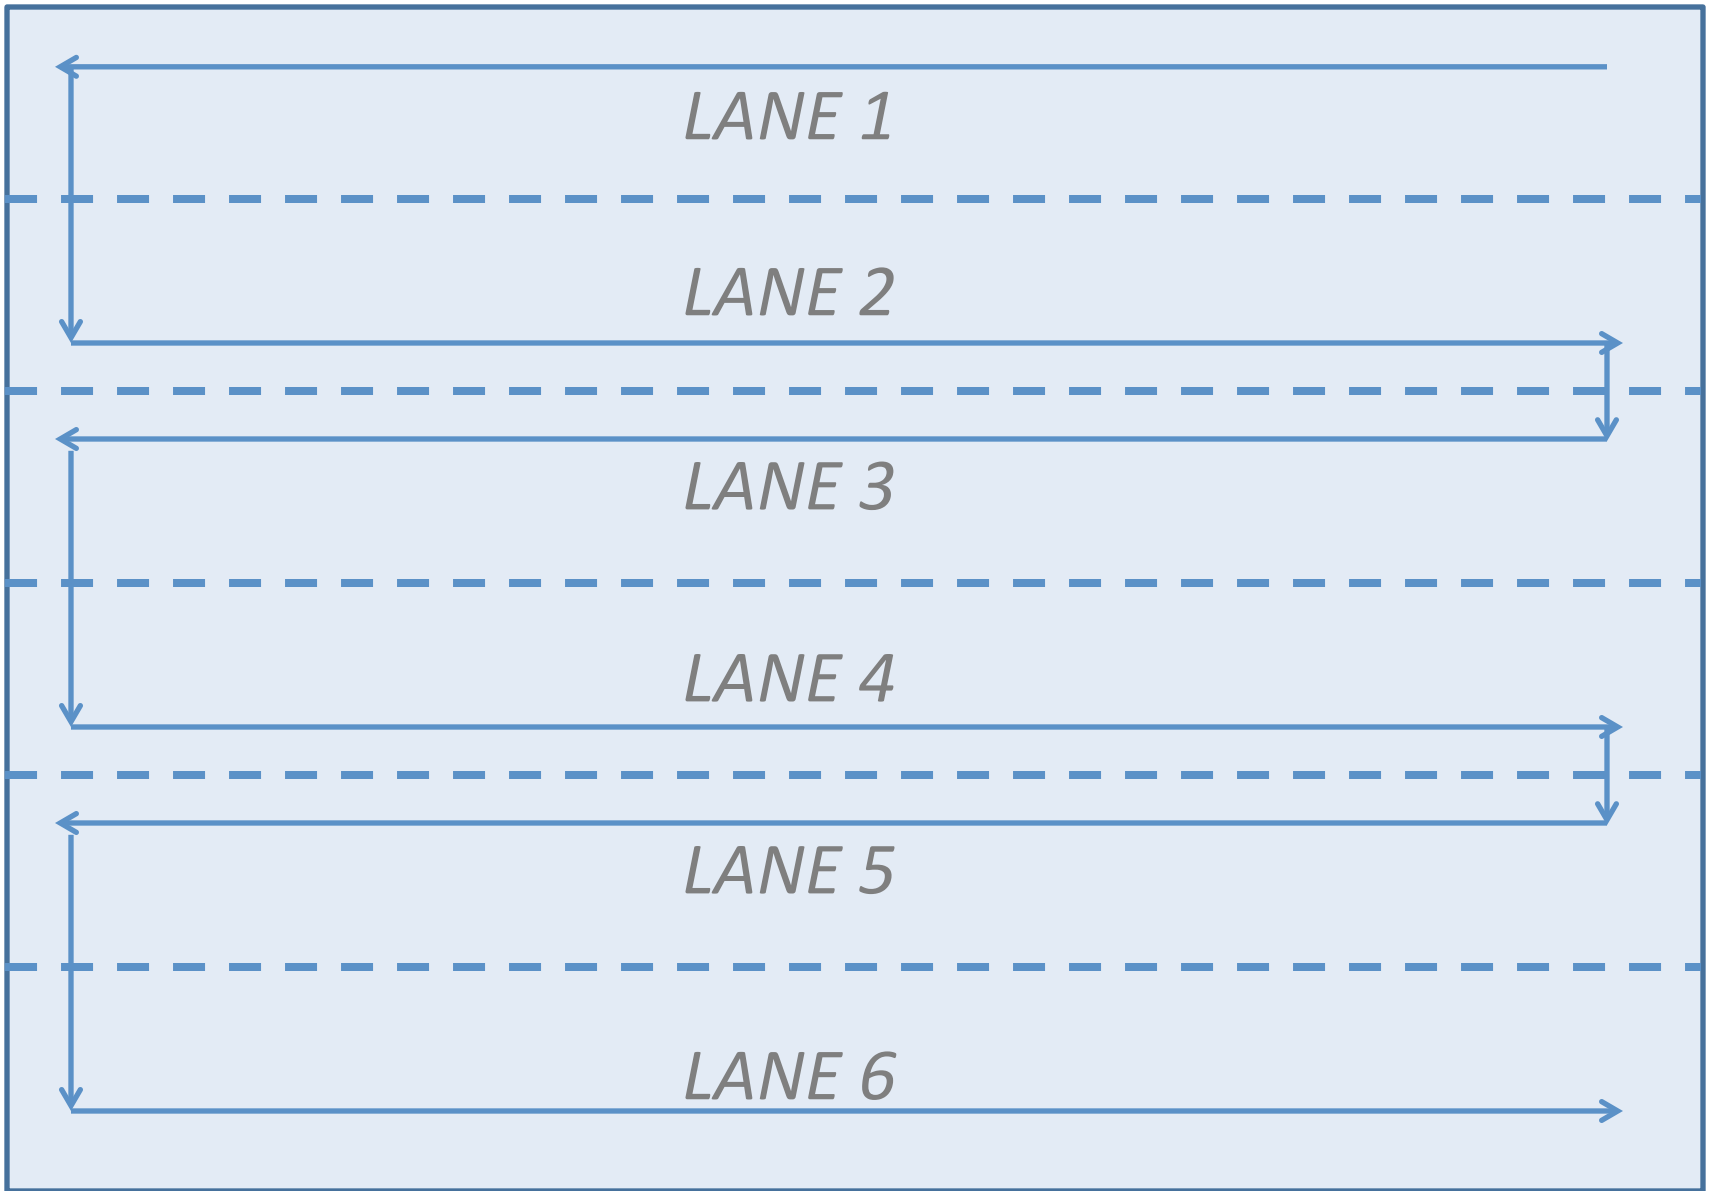

AGE GROUP: 5-6. Distance=25 Meters

Pool Length: 25 METERS

AGE GROUP: 7-8. Distance=25 Meters

Pool Length: 25 METERS

AGE GROUP: 9-10. Distance=50 Meters

Pool Length: 25 METERS

AGE GROUP: 11-12. Distance=75 Meters

S
T
A
R
T

F
I
N
I
S
H

Pool Length: 25 METERS

AGE GROUP: 13-14. Distance=150 Meters

Pool Length: 25 METERS